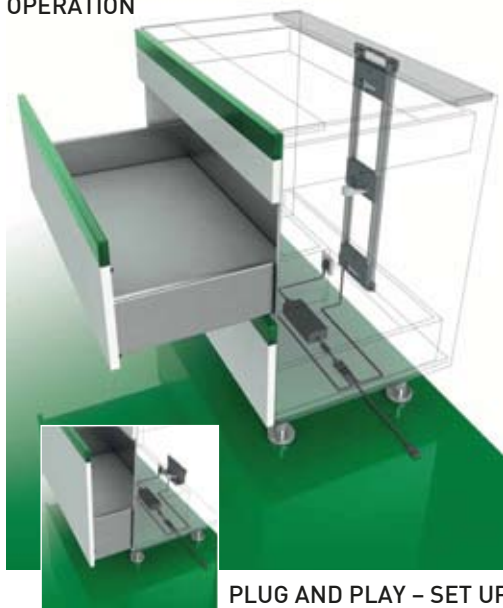

electro mechanical opening system for drawers

G* GRASS

The star in your cabinet

LOW VOLTAGE
OPERATION

PLUG AND PLAY – SET UP