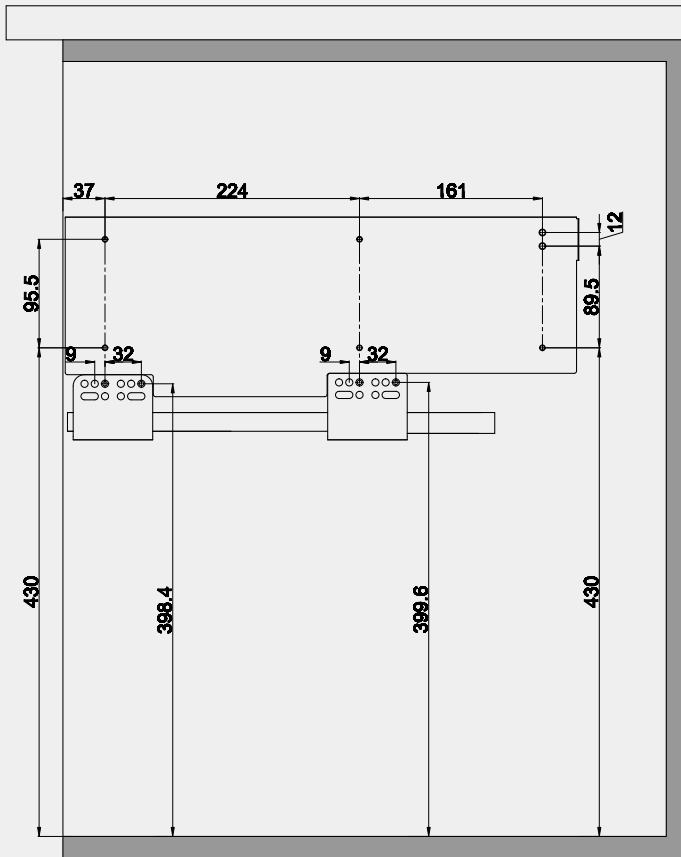

TERAMO DRILLING PATTERN

Teramo 540mm high bin

TERAMO-66L

Side panel holes position