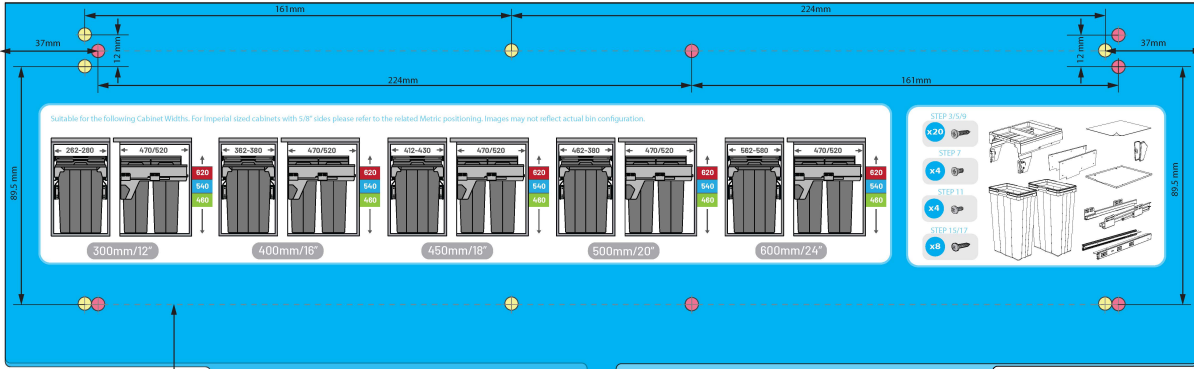

TERAMO INSTALLATION

L

R