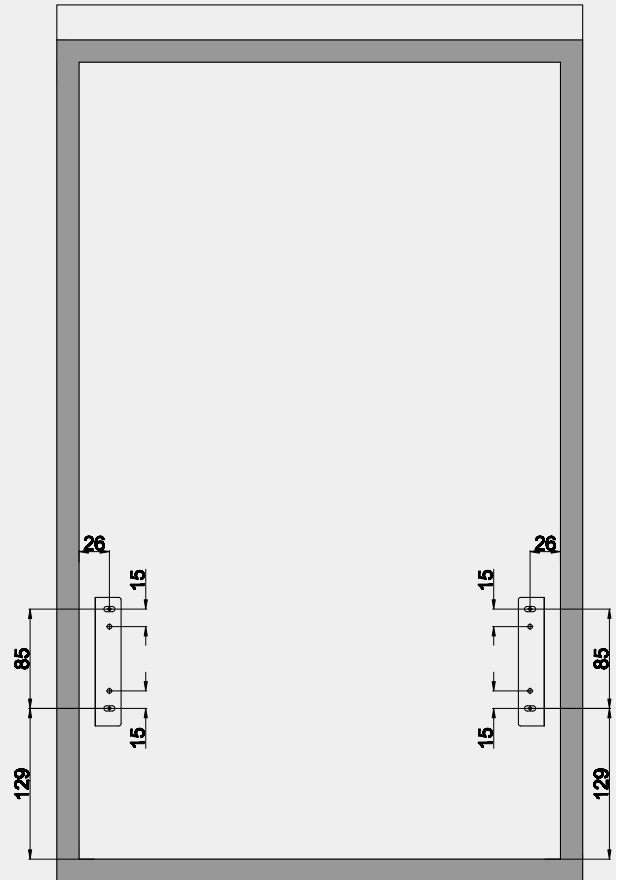

# TERAMO DRILLING PATTERN

## Teramo 460mm high bin

TERAMO-56L

Side panel holes position

Door panel holes position