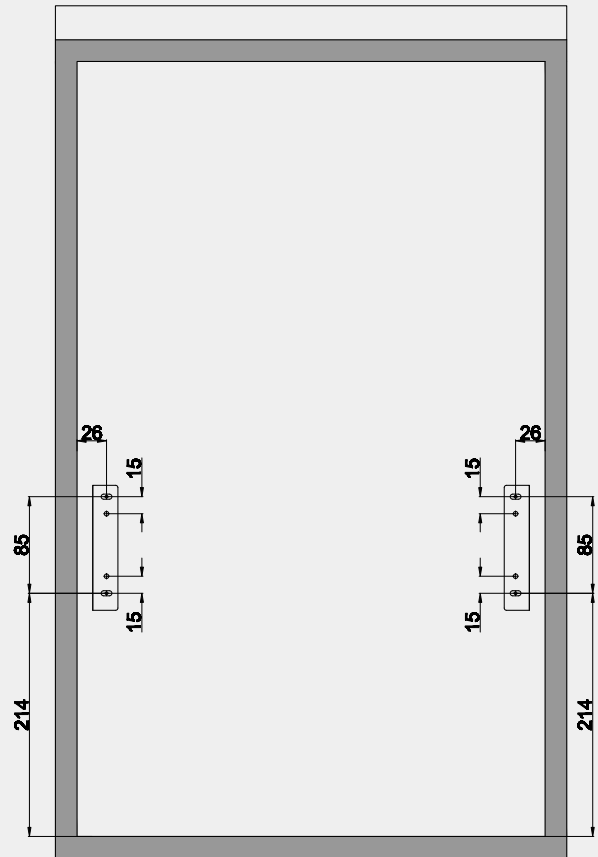

## Teramo 460mm high bin

TERAMO-56L

Side panel holes position

Door panel holes position

# TERAMO DRILLING PATTERN

## Teramo 540mm high bin

TERAMO-66L

Side panel holes position

Door panel holes position