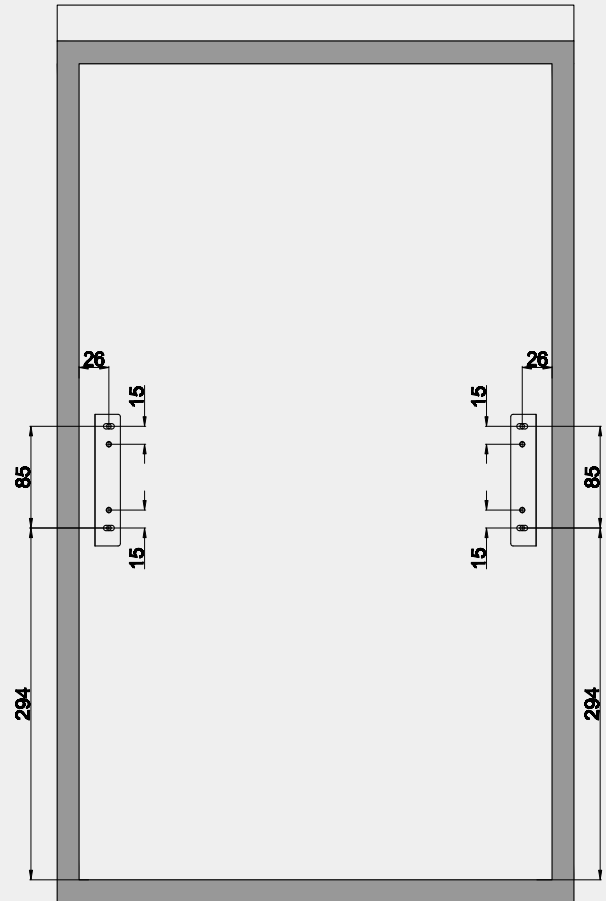

## Teramo 540mm high bin

TERAMO-66L

Side panel holes position

Door panel holes position

# TERAMO DRILLING PATTERN

## Teramo 620mm high bin

TERAMO-32L, TERAMO-62L, TERAMO-74L, TERAMO-94L

Side panel holes position

Door panel holes position