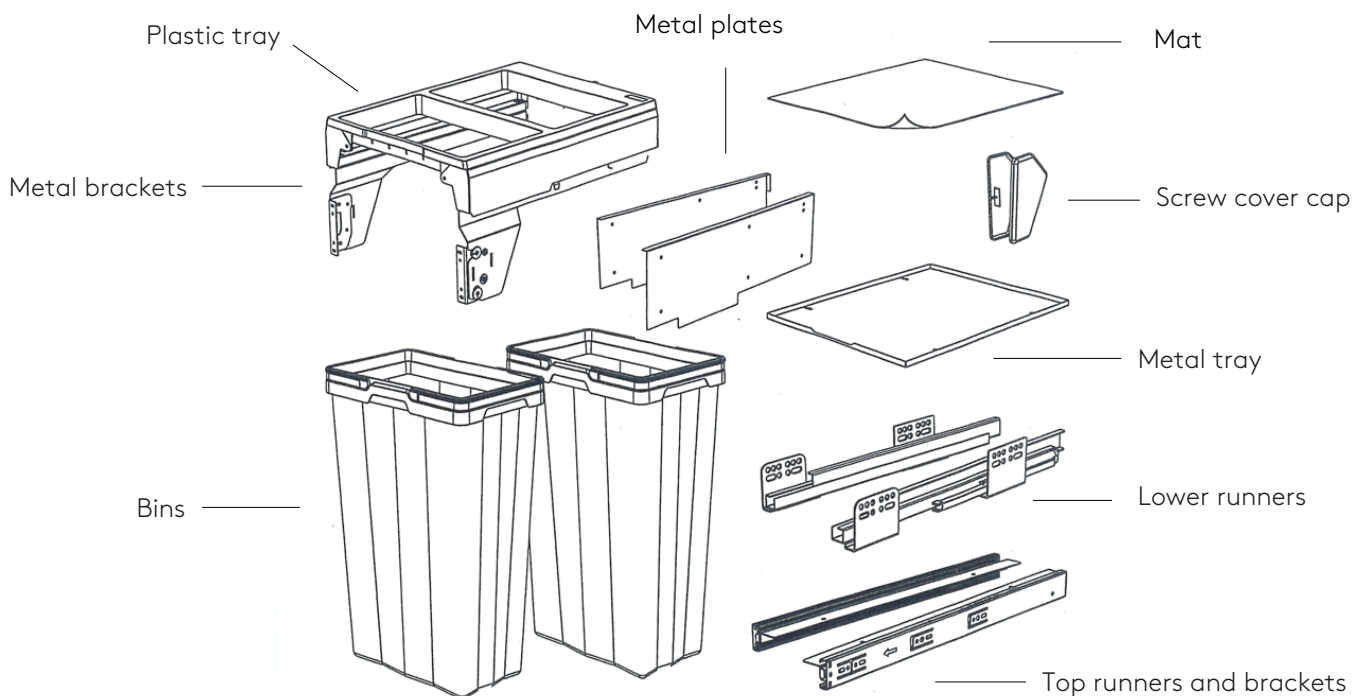

## TERAMO FEATURES & BENEFITS

- Drawer integrated bins
- Soft closing
- Comes with DTC drawer runners
- The pull out hygienic lid seals odour in and keeps pests out. It can also be used as a storage shelf
- Removable, tapered bins for easy cleaning and rubbish removal
- Standardised width to fit the most common module sizes.
- Stylish Onyx Grey finish