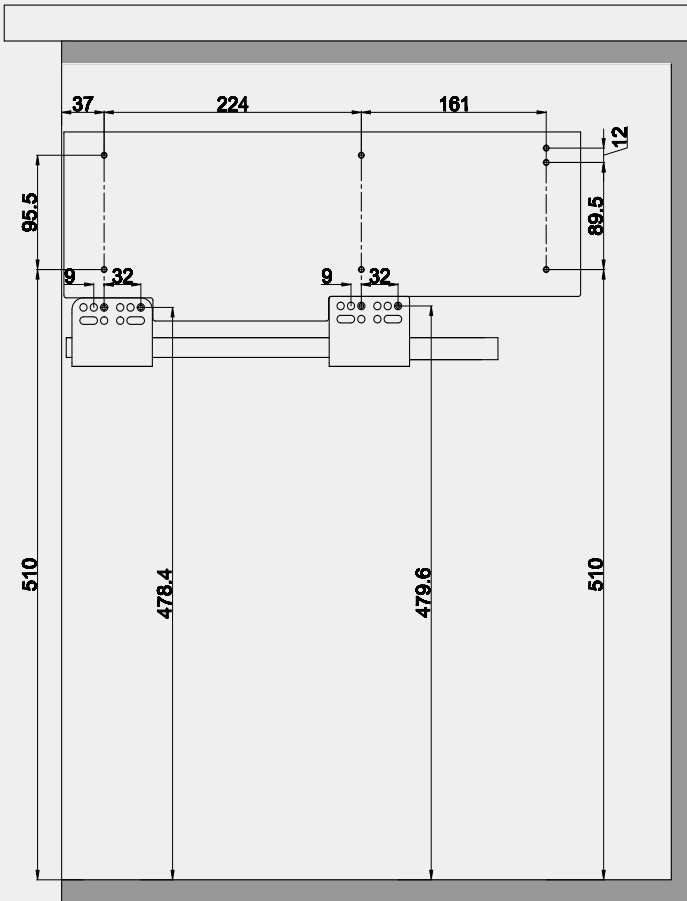

TERAMO DRILLING PATTERN

Teramo 620mm high bin

TERAMO-32L, TERAMO-62L, TERAMO-74L, TERAMO-94L

Side panel holes position