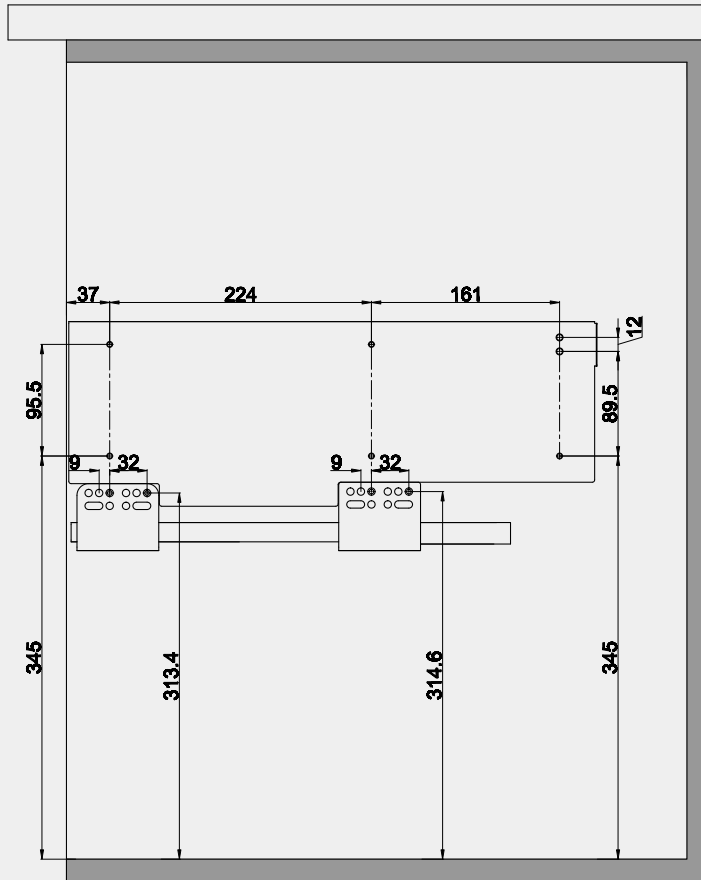

TERAMO DRILLING PATTERN

Teramo 460mm high bin

TERAMO-56L

Side panel holes position