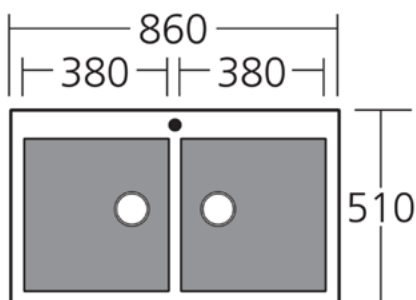

SINKSACP109
Bench Top Drainer Tray

SINKSACP110
Bench Top Drainer Set

SINKSAC35
Foldamate

SINKSAC29
Opti-Space Connector Kit

SINKST-BL1510

Main Bowl Size
400W x 430H x 210D/36L

¾ Bowl
295W x 350H x 210D/21L

SINKST-BL1520

Bowl Size
390W x 430H x 200D/34L

SINKST-BL1564

Standard Bowl Size
380W x 400H x 210D/32L

SINKST-BL1591

Mega Bowl Size
690W x 400H x 200D/55L

nikpol[®]

Nikpol Pty. Ltd. in association with **Oliveri**

Santorini: Luxury Sink Range