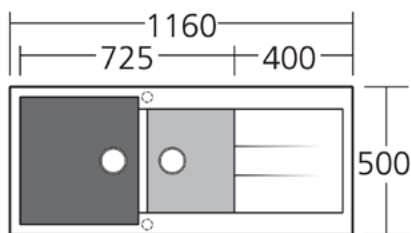

SINKSACP109
Bench Top Drainer Tray

SINKSACP110
Bench Top Drainer Set

SINKSAC35
Foldamate

SINKSAC29
Opti-Space Connector Kit

SINKST-BL1510

Main Bowl Size
400W x 430H x 210D/36L

¾ Bowl
295W x 350H x 210D/21L

SINKST-BL1520

Bowl Size
390W x 430H x 200D/34L

SINKST-BL1564

Standard Bowl Size
380W x 400H x 210D/32L

SINKST-BL1591

Mega Bowl Size
690W x 400H x 200D/55L

nikpol[®]

Nikpol Pty. Ltd. in association with **Oliveri**

Santorini: Luxury Sink Range