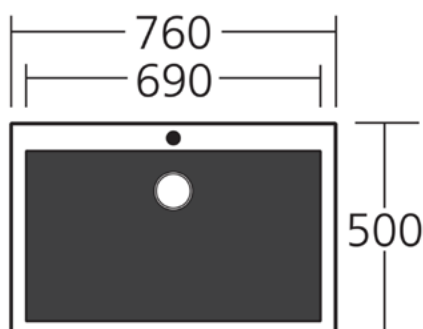

SINKSACP109
Bench Top Drainer Tray

SINKSACP110
Bench Top Drainer Set

SINKSAC35
Foldamate

SINKSAC29
Opti-Space Connector Kit

SINKST-BL1510

Main Bowl Size
400W x 430H x 210D/36L

¾ Bowl
295W x 350H x 210D/21L

SINKST-BL1520

Bowl Size
390W x 430H x 200D/34L

SINKST-BL1564

Standard Bowl Size
380W x 400H x 210D/32L

SINKST-BL1591

Mega Bowl Size
690W x 400H x 200D/55L

nikpol[®]

Nikpol Pty. Ltd. in association with **Oliveri**

Santorini: Luxury Sink Range