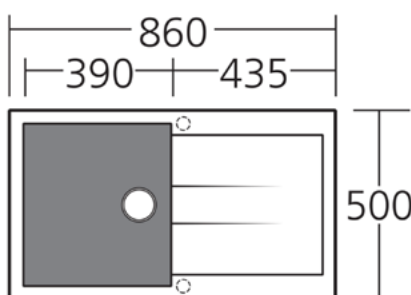

SINKSACP109
Bench Top Drainer Tray

SINKSACP110
Bench Top Drainer Set

SINKSAC35
Foldamate

SINKSAC29
Opti-Space Connector Kit

SINKST-BL1510

Main Bowl Size
400W x 430H x 210D/36L

¾ Bowl
295W x 350H x 210D/21L

SINKST-BL1520

Bowl Size
390W x 430H x 200D/34L

SINKST-BL1564

Standard Bowl Size
380W x 400H x 210D/32L

SINKST-BL1591

Mega Bowl Size
690W x 400H x 200D/55L

nikpol[®]

Nikpol Pty. Ltd. in association with **Oliveri**

Santorini: Luxury Sink Range