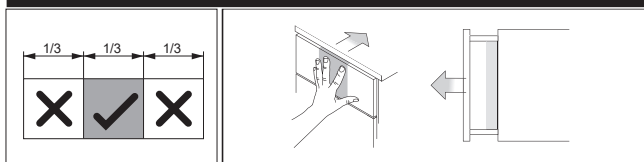

Push to open trigger range