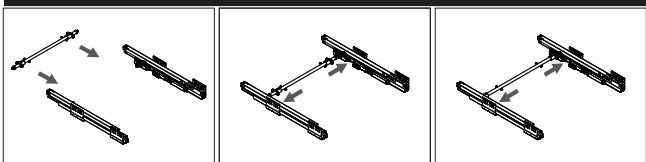

Synchronization push-open rod assembly

Cut the rod

Snap the rod into push-open device on the slide

Screw on and finish