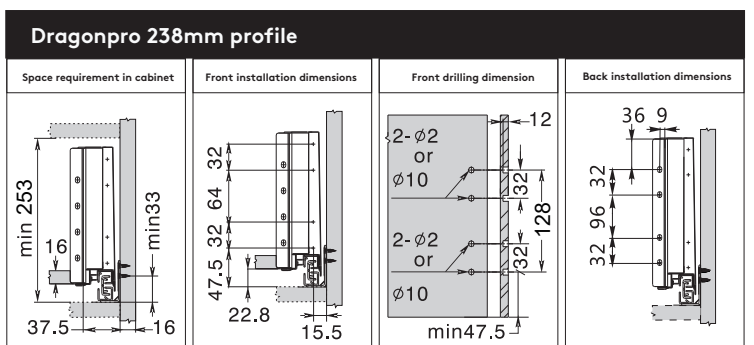

B0FH02	1100mm Grey
--------	-------------

\* Synchronisation rod is not applicable in 300mm drawers.

Stabiliser Set

B01081	White
--------	-------