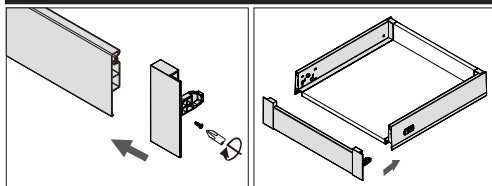

Inner Drawer Installation for 95 & 127mm profile

Front assembly