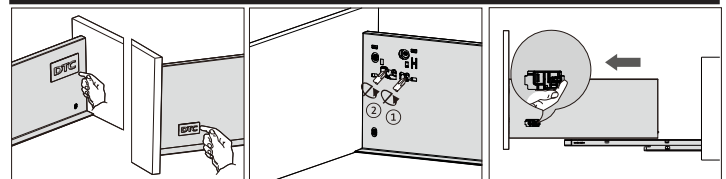

Removal for 178, 209 & 238mm profile

Tip up the cover and pull out

Turn screw driver to release the drawer front

Lift the release handle and pull out the drawer