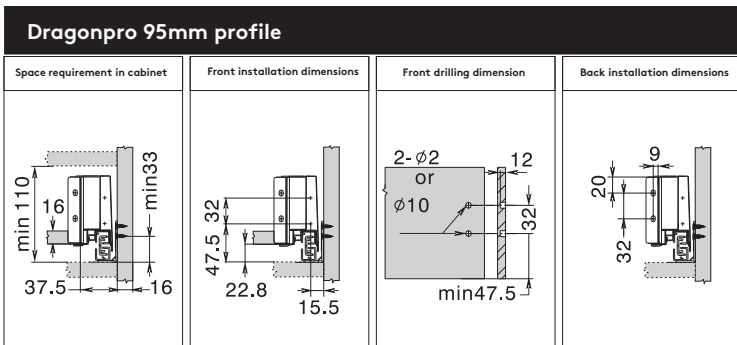

B0FH02	1100mm Grey
--------	-------------

\* Synchronisation rod is not applicable in 300mm drawers.

Stabiliser Set

B01081	White
--------	-------