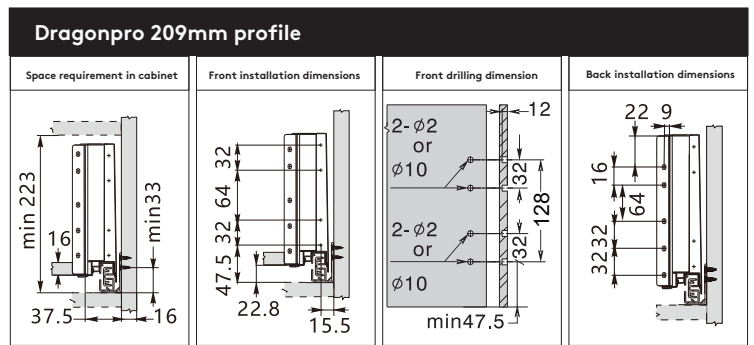

B0FH02	1100mm Grey
--------	-------------

\* Synchronisation rod is not applicable in 300mm drawers.

Stabiliser Set

B01081	White
--------	-------