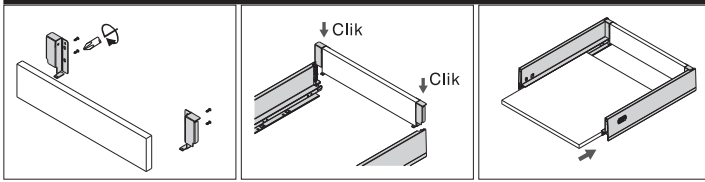

Installation Instruction for 95 & 127mm profile

Back assembly

Bottom assembly