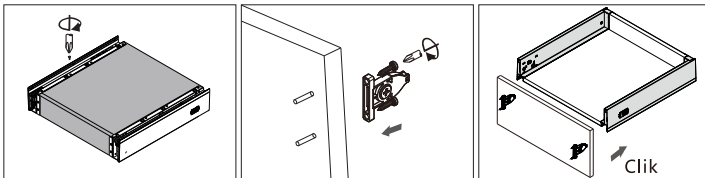

Fix screws

Front assembly