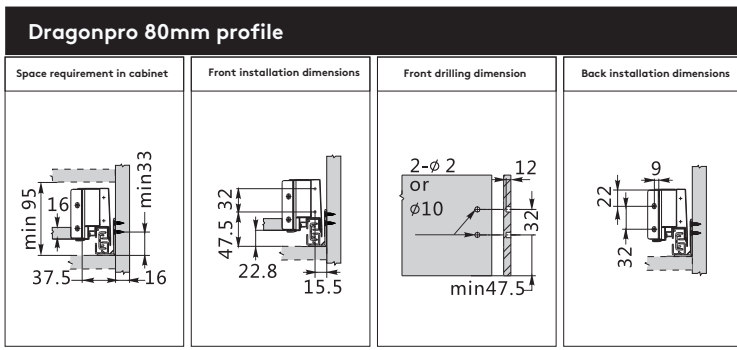

B0FH02	1100mm Grey
--------	-------------

\* Synchronisation rod is not applicable in 300mm drawers.

Stabiliser Set

B01081	White
--------	-------