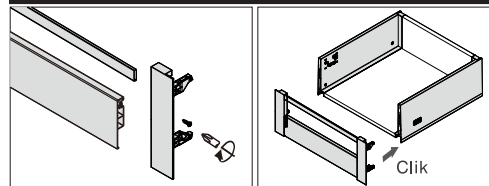

Inner Drawer Installation for 178 & 209mm profile

Front assembly