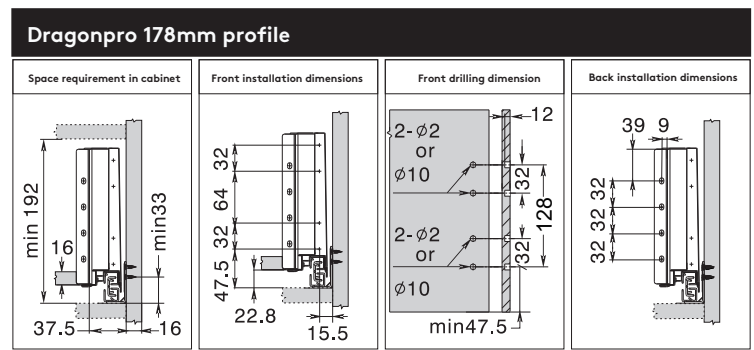

B0FH02	1100mm Grey
--------	-------------

\* Synchronisation rod is not applicable in 300mm drawers.

Stabiliser Set

B01081	White
--------	-------