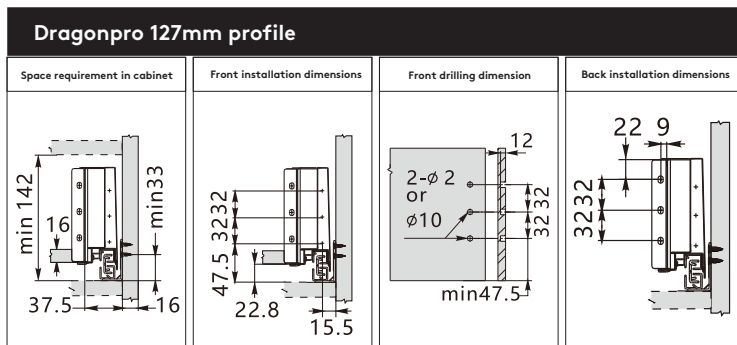

B0FH02	1100mm Grey
--------	-------------

\* Synchronisation rod is not applicable in 300mm drawers.

Stabiliser Set

B01081	White
--------	-------