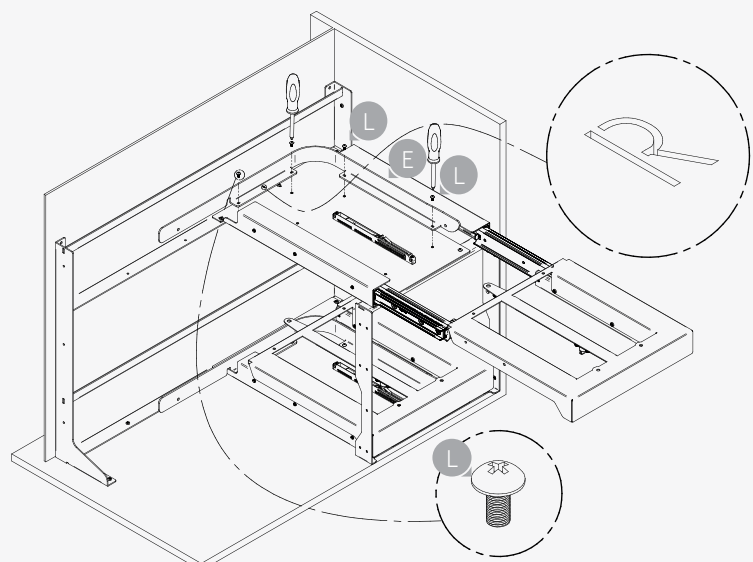

Skip to
page 8

Fly Box Frame

Installation Instruction

Right Side Assembly: Step 1

Right Side Assembly: Step 2

Right Side Assembly: Step 3

nikpol™

Fly Box Frame

Installation Instruction

Right Side Assembly: Step 4

Right Side Assembly: Step 5

Right Side Assembly: Step 6

nikpol™

Fly Box Baskets

Installation Instruction

Frame

Code
VIBO075657

Dimensions
l445 x d360 x h90mm

Requirements

15 mins

Phillips Head

1 worker

15mm Spanner

Shelf Loading Capacity