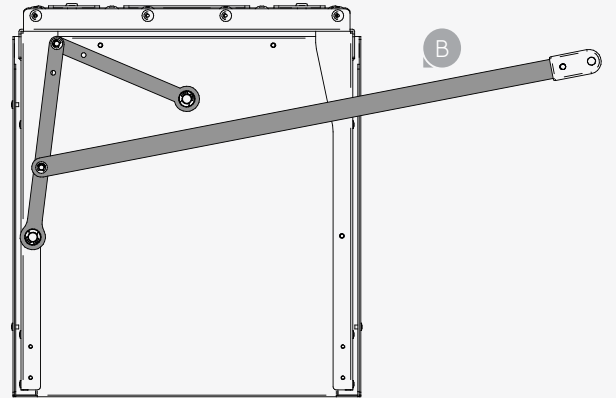

nikpol™

Fly Box

Installation Instruction

Characteristics

- Turns blind corners into fully functional drawers
- Prepared for 2 shelving tiers
- Soft closing
- Reversible
- 450mm module
- Angular mechanism

nikpol™

40kg
Maximum
Overall Load

Parts

Fly Box Baskets

Installation Instruction

Left Side Assembly: Step 1

Left Side Assembly: Step 2

nikpol™

Fly Box Baskets

Installation Instruction

Left Side Assembly: Step 3

Left Side Assembly: Step 4

Skip to
page 12

nikpol™

Fly Box Baskets

Installation Instruction

Right Side Assembly: Step 1