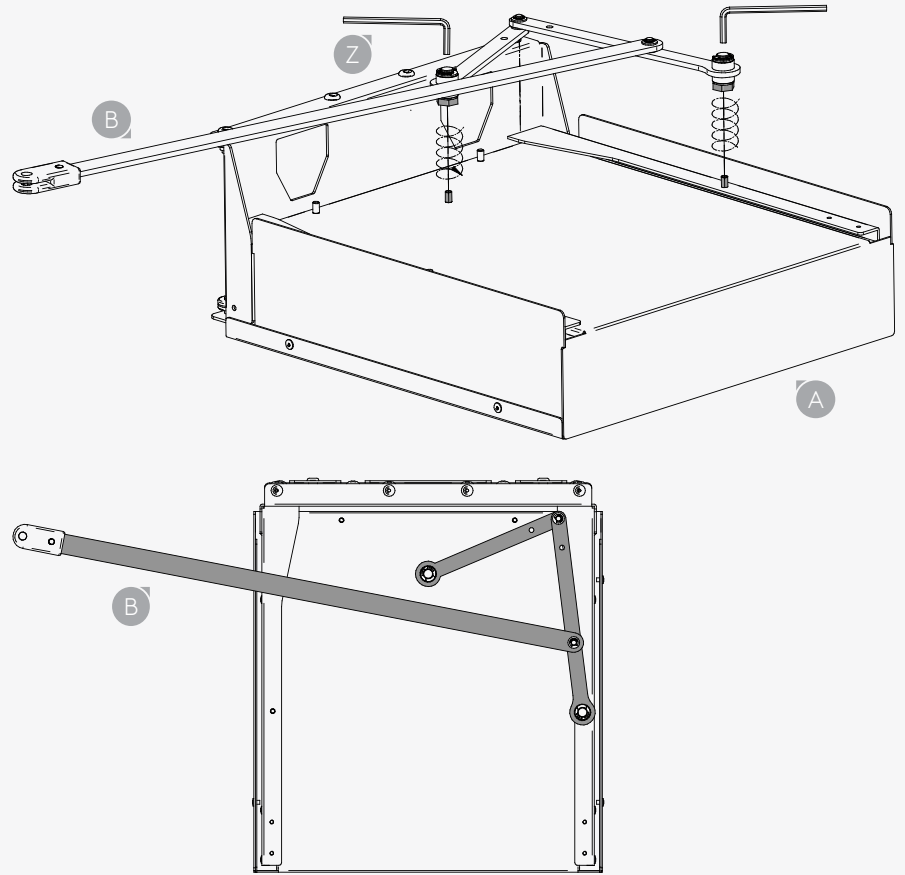

nikpol™

Fly Box

Installation Instruction

Characteristics

- Turns blind corners into fully functional drawers
- Prepared for 2 shelving tiers
- Soft closing
- Reversible
- 450mm module
- Angular mechanism

nikpol™

40kg
Maximum
Overall Load

Parts

Fly Box Baskets

Installation Instruction

Left Side Assembly: Step 1

Left Side Assembly: Step 2

nikpol™

Fly Box Baskets

Installation Instruction

Left Side Assembly: Step 3

Left Side Assembly: Step 4

Skip to
page 12

nikpol™

Fly Box Baskets

Installation Instruction

Right Side Assembly: Step 1

Right Side Assembly: Step 2

nikpol™

Fly Box Baskets

Installation Instruction

Right Side Assembly: Step 3

Right Side Assembly: Step 4

nikpol[™]

Fly Box Baskets