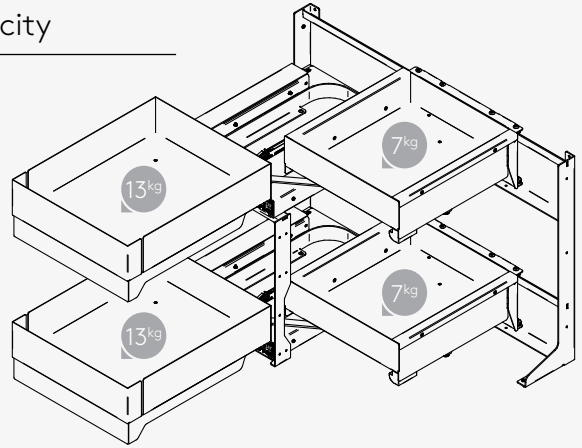

1 worker

15mm Spanner

Shelf Loading Capacity

40kg
Maximum
Overall Load

Parts

Fly Box Frame

Installation Instruction

Left Side Assembly: Step 1

Left Side Assembly: Step 2

Left Side Assembly: Step 3

nikpol™

Fly Box Frame

Installation Instruction

Left Side Assembly: Step 4

Left Side Assembly: Step 5

Left Side Assembly: Step 6