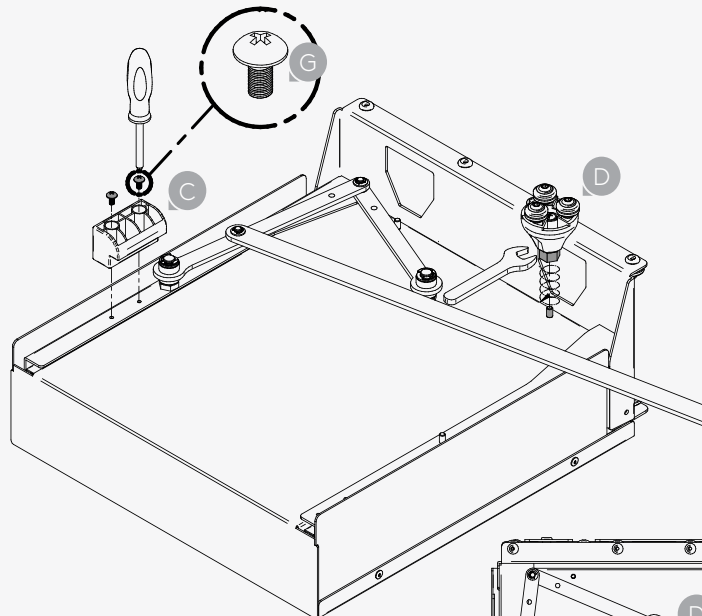

nikpol™

Fly Box

Installation Instruction

Characteristics

- Turns blind corners into fully functional drawers
- Prepared for 2 shelving tiers
- Soft closing
- Reversible
- 450mm module
- Angular mechanism

nikpol™

40kg
Maximum
Overall Load

Parts

Fly Box Baskets

Installation Instruction

Left Side Assembly: Step 1

Left Side Assembly: Step 2

nikpol™

Fly Box Baskets

Installation Instruction

Left Side Assembly: Step 3

Left Side Assembly: Step 4

Skip to
page 12

nikpol™

Fly Box Baskets

Installation Instruction

Right Side Assembly: Step 1