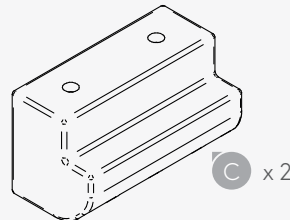

Installation Instruction

Right Side Assembly: Step 4

Right Side Assembly: Step 5

Right Side Assembly: Step 6

nikpol™

Fly Box Baskets

Installation Instruction

Frame

Code
VIBO075657

Dimensions
l445 x d360 x h90mm

Requirements

15 mins

Phillips Head

1 worker

15mm Spanner

Shelf Loading Capacity

40kg
Maximum
Overall Load

Parts

Fly Box Baskets

Installation Instruction

Left Side Assembly: Step 1

Left Side Assembly: Step 2

nikpol™

Fly Box Baskets