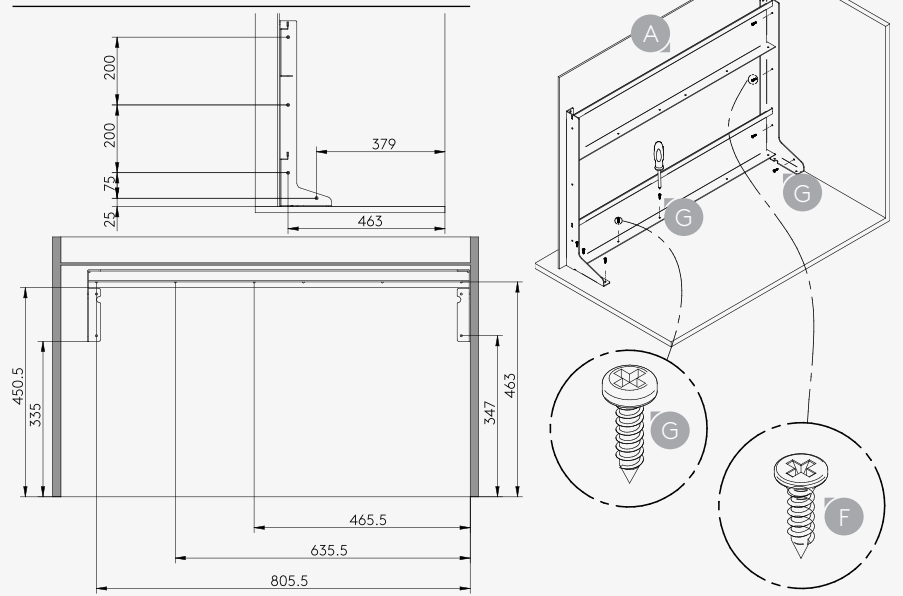

Left Side Assembly: Step 2

Left Side Assembly: Step 3

nikpol™

Fly Box Frame

Installation Instruction

Left Side Assembly: Step 4

Left Side Assembly: Step 5

Left Side Assembly: Step 6

Skip to
page 8

Fly Box Frame

Installation Instruction

Right Side Assembly: Step 1

Right Side Assembly: Step 2

Right Side Assembly: Step 3

nikpol™

Fly Box Frame

Code
VIBO075657

Dimensions
l445 x d360 x h90mm

Requirements

15 mins

Phillips Head

1 worker

15mm Spanner

Shelf Loading Capacity