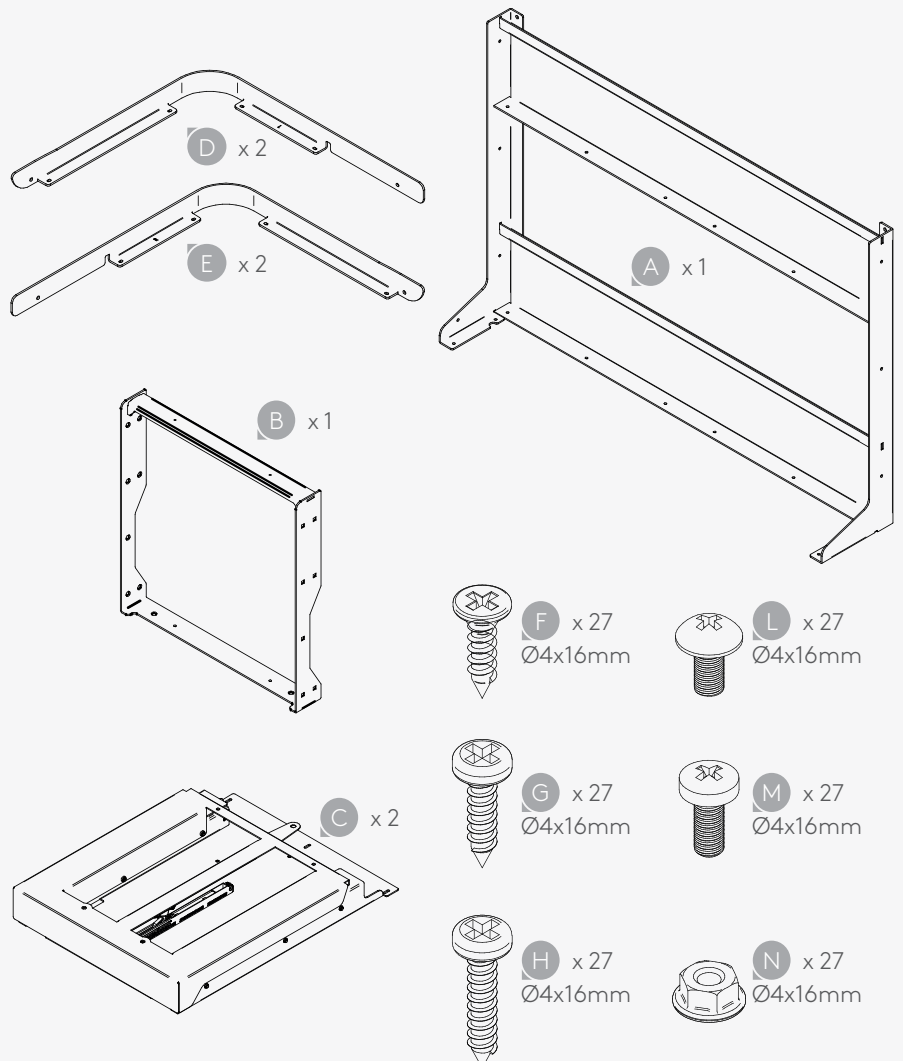

nikpol™

Fly Box

Installation Instruction

Characteristics

- Turns blind corners into fully functional drawers
- Prepared for 2 shelving tiers
- Soft closing
- Reversible
- 450mm module
- Angular mechanism

nikpol™

Fly Box Frame

Installation Instruction

Frame

Code
VIBO075664

Height
560mm

Requirements

35 mins

Phillips Head

1 worker

15mm Spanner

Shelf Loading Capacity

40kg
Maximum
Overall Load

Parts

Fly Box Frame

Installation Instruction

Left Side Assembly: Step 1

Left Side Assembly: Step 2

Left Side Assembly: Step 3

nikpol™

Fly Box Frame

Installation Instruction

Left Side Assembly: Step 4

Left Side Assembly: Step 5

Left Side Assembly: Step 6