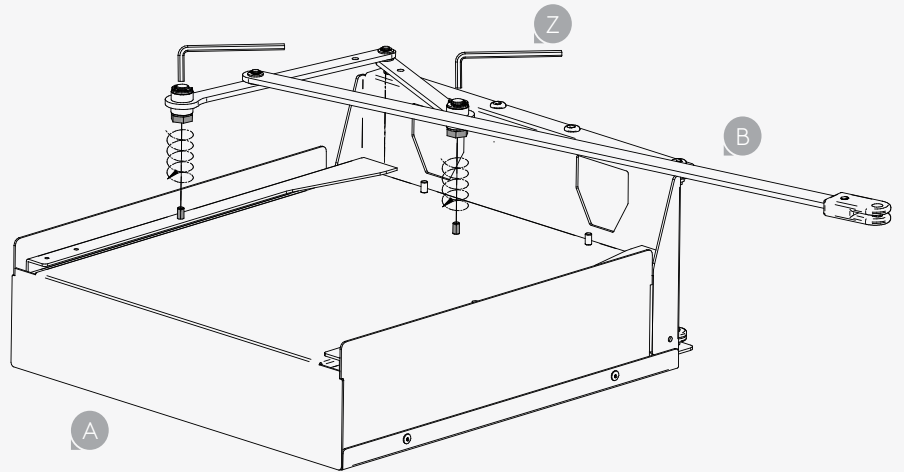

40kg
Maximum
Overall Load

Parts

Fly Box Baskets

Installation Instruction

Left Side Assembly: Step 1

Left Side Assembly: Step 2

nikpol™

Fly Box Baskets

Installation Instruction

Left Side Assembly: Step 3

Left Side Assembly: Step 4

Skip to
page 12

nikpol™

Fly Box Baskets

Installation Instruction

Right Side Assembly: Step 1