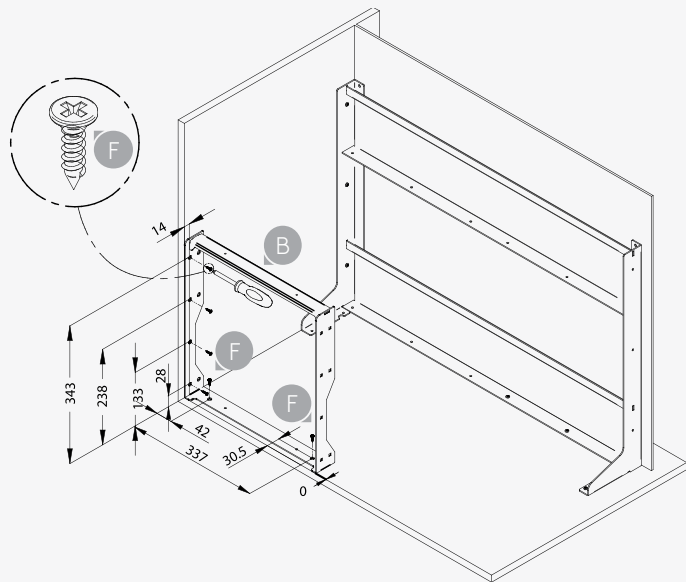

1 worker

15mm Spanner

Shelf Loading Capacity

40kg
Maximum
Overall Load

Parts

Fly Box Frame

Installation Instruction

Left Side Assembly: Step 1

Left Side Assembly: Step 2

Left Side Assembly: Step 3

nikpol™

Fly Box Frame

Installation Instruction

Left Side Assembly: Step 4

Left Side Assembly: Step 5

Left Side Assembly: Step 6