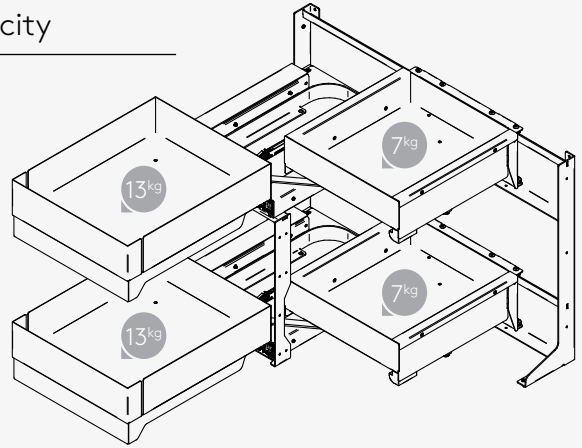

Installation Instruction

Right Side Assembly: Step 4

Right Side Assembly: Step 5

Right Side Assembly: Step 6

nikpol™

Fly Box Baskets

Installation Instruction

Frame

Code
VIBO075657

Dimensions
l445 x d360 x h90mm

Requirements

15 mins

Phillips Head

1 worker

15mm Spanner

Shelf Loading Capacity

40kg
Maximum
Overall Load

Parts

Fly Box Baskets

Installation Instruction

Left Side Assembly: Step 1

Left Side Assembly: Step 2

nikpol™

Fly Box Baskets