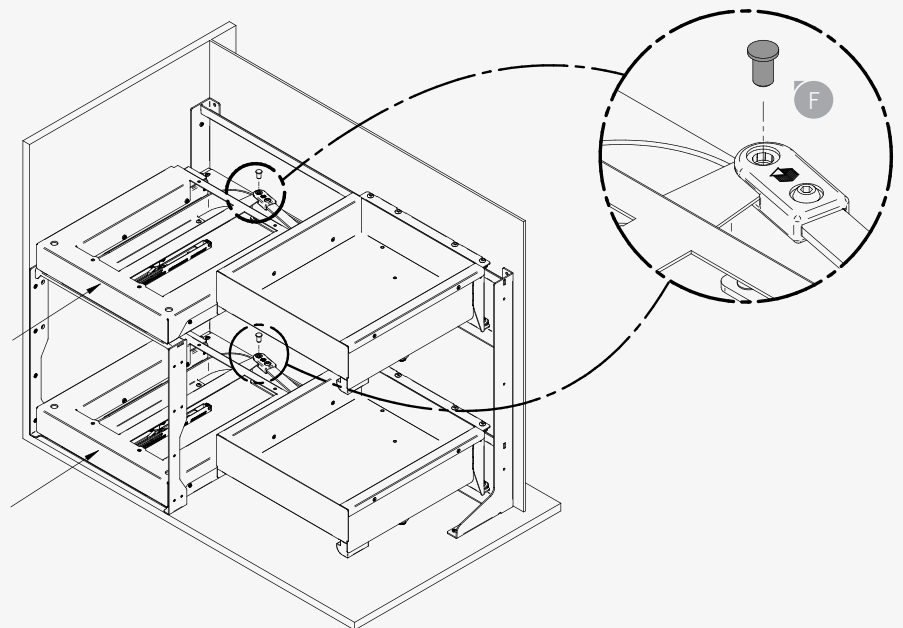

nikpol™

Fly Box

Installation Instruction

Characteristics

- Turns blind corners into fully functional drawers
- Prepared for 2 shelving tiers
- Soft closing
- Reversible
- 450mm module
- Angular mechanism

nikpol™

40kg
Maximum
Overall Load

Parts

Fly Box Baskets

Installation Instruction

Left Side Assembly: Step 1

Left Side Assembly: Step 2

nikpol™

Fly Box Baskets

Installation Instruction

Left Side Assembly: Step 3

Left Side Assembly: Step 4

Skip to
page 12

nikpol™

Fly Box Baskets

Installation Instruction

Right Side Assembly: Step 1