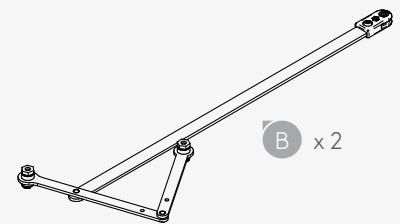

Code
VIBO075657

Dimensions
l445 x d360 x h90mm

Requirements

15 mins

Phillips Head

1 worker

15mm Spanner

Shelf Loading Capacity

40kg
Maximum
Overall Load

Parts

Fly Box Baskets

Installation Instruction

Left Side Assembly: Step 1

Left Side Assembly: Step 2

nikpol™

Fly Box Baskets