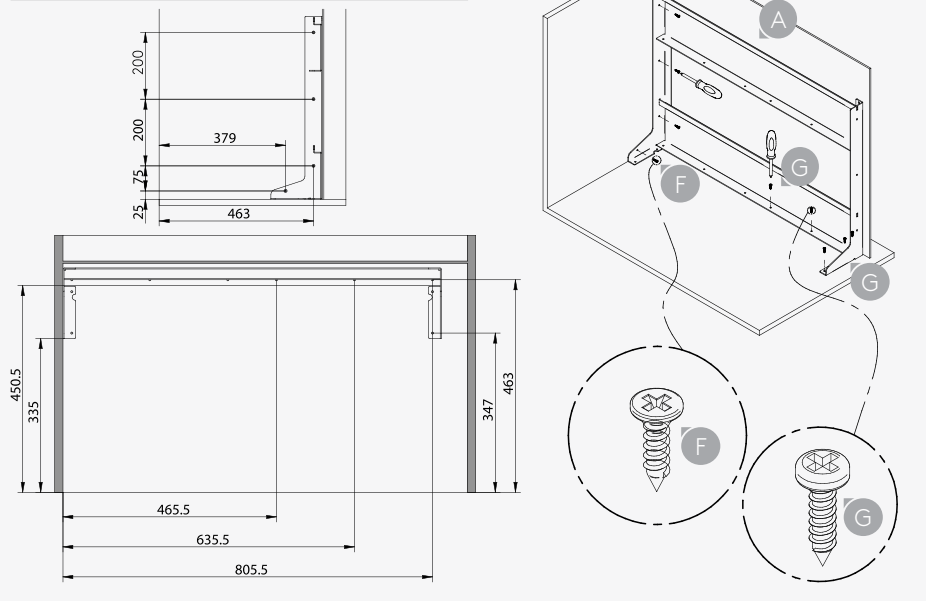

nikpol™

Fly Box

Installation Instruction

Characteristics

- Turns blind corners into fully functional drawers
- Prepared for 2 shelving tiers
- Soft closing
- Reversible
- 450mm module
- Angular mechanism

nikpol™

1 worker

15mm Spanner

Shelf Loading Capacity

40kg
Maximum
Overall Load

Parts

Fly Box Frame

Installation Instruction

Left Side Assembly: Step 1

Left Side Assembly: Step 2

Left Side Assembly: Step 3

nikpol™

Fly Box Frame

Installation Instruction

Left Side Assembly: Step 4

Left Side Assembly: Step 5

Left Side Assembly: Step 6

Code
VIBO075657

Dimensions
l445 x d360 x h90mm

Requirements

15 mins

Phillips Head

1 worker

15mm Spanner

Shelf Loading Capacity