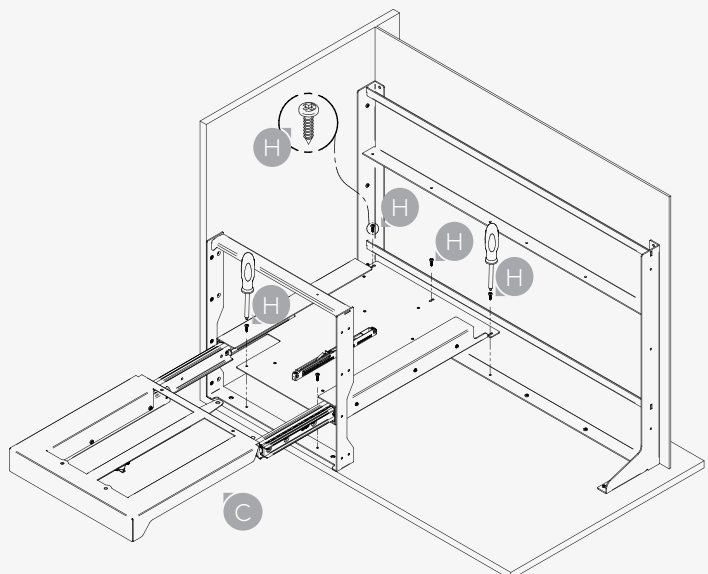

1 worker

15mm Spanner

Shelf Loading Capacity

40kg
Maximum
Overall Load

Parts

Fly Box Frame

Installation Instruction

Left Side Assembly: Step 1

Left Side Assembly: Step 2

Left Side Assembly: Step 3

nikpol™

Fly Box Frame

Installation Instruction

Left Side Assembly: Step 4

Left Side Assembly: Step 5

Left Side Assembly: Step 6