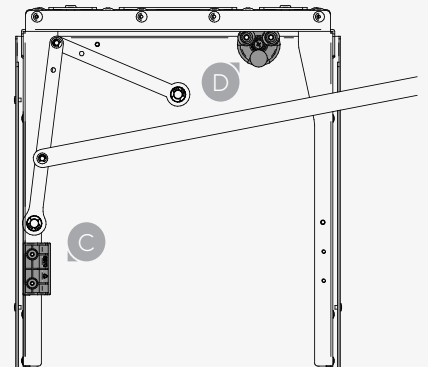

40kg
Maximum
Overall Load

Parts

Fly Box Baskets

Installation Instruction

Left Side Assembly: Step 1

Left Side Assembly: Step 2

nikpol™

Fly Box Baskets

Installation Instruction

Left Side Assembly: Step 3

Left Side Assembly: Step 4

Skip to
page 12

nikpol™

Fly Box Baskets

Installation Instruction

Right Side Assembly: Step 1