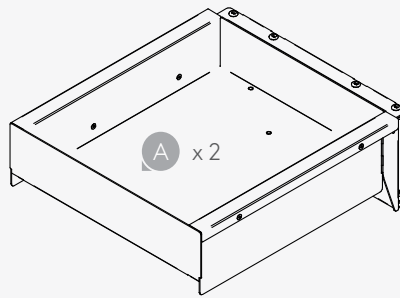

nikpol™

Fly Box Baskets

Installation Instruction

Frame

Code
VIBO075657

Dimensions
l445 x d360 x h90mm

Requirements

15 mins

Phillips Head

1 worker

15mm Spanner

Shelf Loading Capacity

40kg
Maximum
Overall Load

Parts