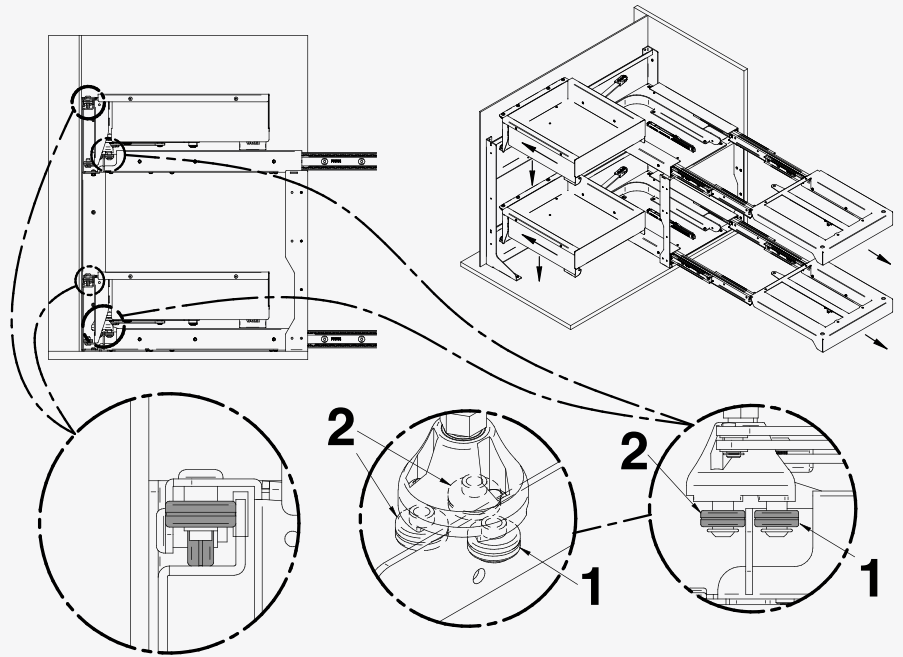

nikpol™

Fly Box

Installation Instruction

Characteristics

- Turns blind corners into fully functional drawers
- Prepared for 2 shelving tiers
- Soft closing
- Reversible
- 450mm module
- Angular mechanism

nikpol™

Installation Instruction

Left Side Assembly: Step 3

Left Side Assembly: Step 4

Skip to
page 12

nikpol™

Fly Box Baskets

Installation Instruction

Right Side Assembly: Step 1

Right Side Assembly: Step 2

nikpol™

Fly Box Baskets

Installation Instruction

Right Side Assembly: Step 3

Right Side Assembly: Step 4

nikpol[™]

Fly Box Baskets

Installation Instruction

Left/Right Side Assembly: Step 5

Clack!

Left/Right Side Assembly: Step 6