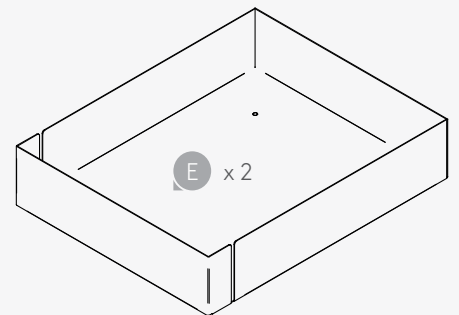

nikpol™

Fly Box Baskets

Installation Instruction

Frame

Code
VIBO075657

Dimensions
l445 x d360 x h90mm

Requirements

15 mins

Phillips Head

1 worker

15mm Spanner

Shelf Loading Capacity

40kg
Maximum
Overall Load

Parts