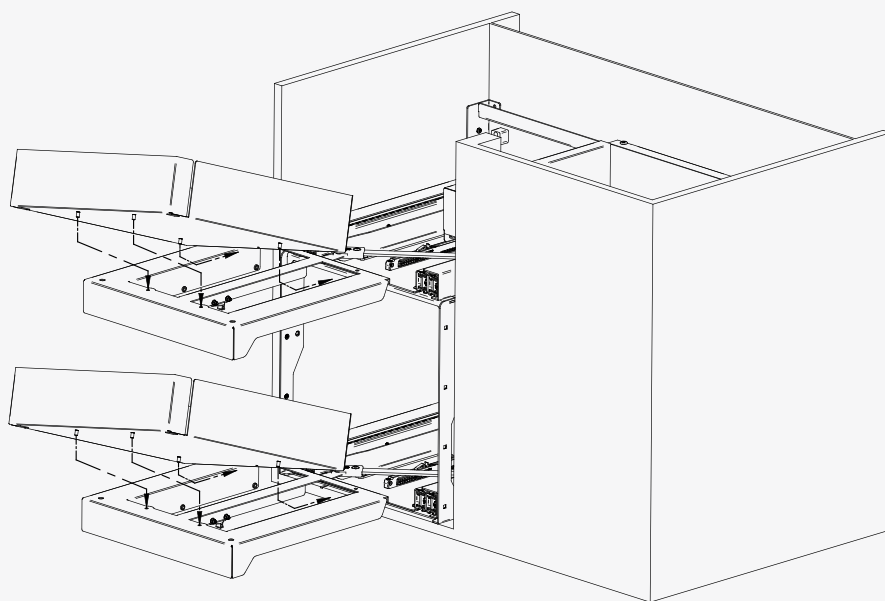

nikpol™

Fly Box

Installation Instruction

Characteristics

- Turns blind corners into fully functional drawers
- Prepared for 2 shelving tiers
- Soft closing
- Reversible
- 450mm module
- Angular mechanism

nikpol™

Installation Instruction

Left Side Assembly: Step 3

Left Side Assembly: Step 4

Skip to
page 12

nikpol™

Fly Box Baskets

Installation Instruction

Right Side Assembly: Step 1

Right Side Assembly: Step 2

nikpol™

Fly Box Baskets

Installation Instruction

Right Side Assembly: Step 3

Right Side Assembly: Step 4

nikpol[™]

Fly Box Baskets

Installation Instruction

Left/Right Side Assembly: Step 5

Clack!

Left/Right Side Assembly: Step 6