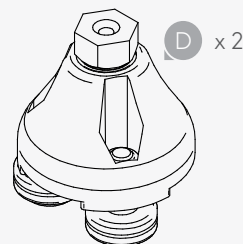

Installation Instruction

Right Side Assembly: Step 4

Right Side Assembly: Step 5

Right Side Assembly: Step 6

nikpol™

Fly Box Baskets

Installation Instruction

Frame

Code
VIBO075657

Dimensions
l445 x d360 x h90mm

Requirements

15 mins

Phillips Head

1 worker

15mm Spanner

Shelf Loading Capacity

40kg
Maximum
Overall Load

Parts

Fly Box Baskets

Installation Instruction

Left Side Assembly: Step 1

Left Side Assembly: Step 2

nikpol™

Fly Box Baskets