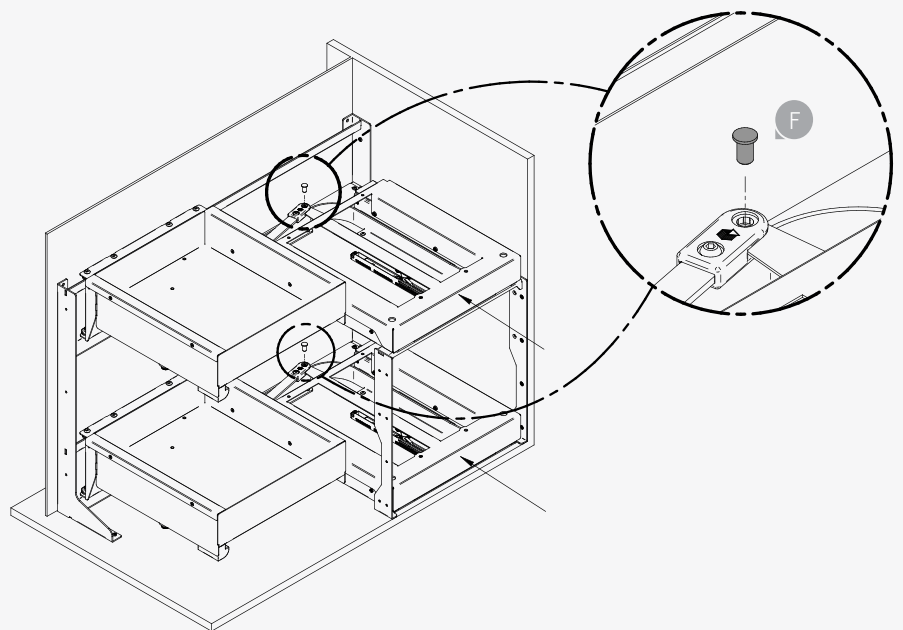

nikpol™

Fly Box

Installation Instruction

Characteristics

- Turns blind corners into fully functional drawers
- Prepared for 2 shelving tiers
- Soft closing
- Reversible
- 450mm module
- Angular mechanism

nikpol™

Installation Instruction

Left Side Assembly: Step 3

Left Side Assembly: Step 4

Skip to
page 12

nikpol™

Fly Box Baskets

Installation Instruction

Right Side Assembly: Step 1

Right Side Assembly: Step 2

nikpol™

Fly Box Baskets

Installation Instruction

Right Side Assembly: Step 3

Right Side Assembly: Step 4

nikpol[™]

Fly Box Baskets

Installation Instruction

Left/Right Side Assembly: Step 5

Clack!

Left/Right Side Assembly: Step 6