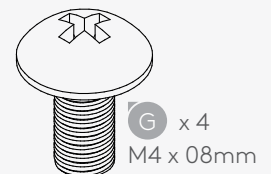

nikpol™

Fly Box Baskets

Installation Instruction

Frame

Code
VIBO075657

Dimensions
l445 x d360 x h90mm

Requirements

15 mins

Phillips Head

1 worker

15mm Spanner

Shelf Loading Capacity

40kg
Maximum
Overall Load

Parts