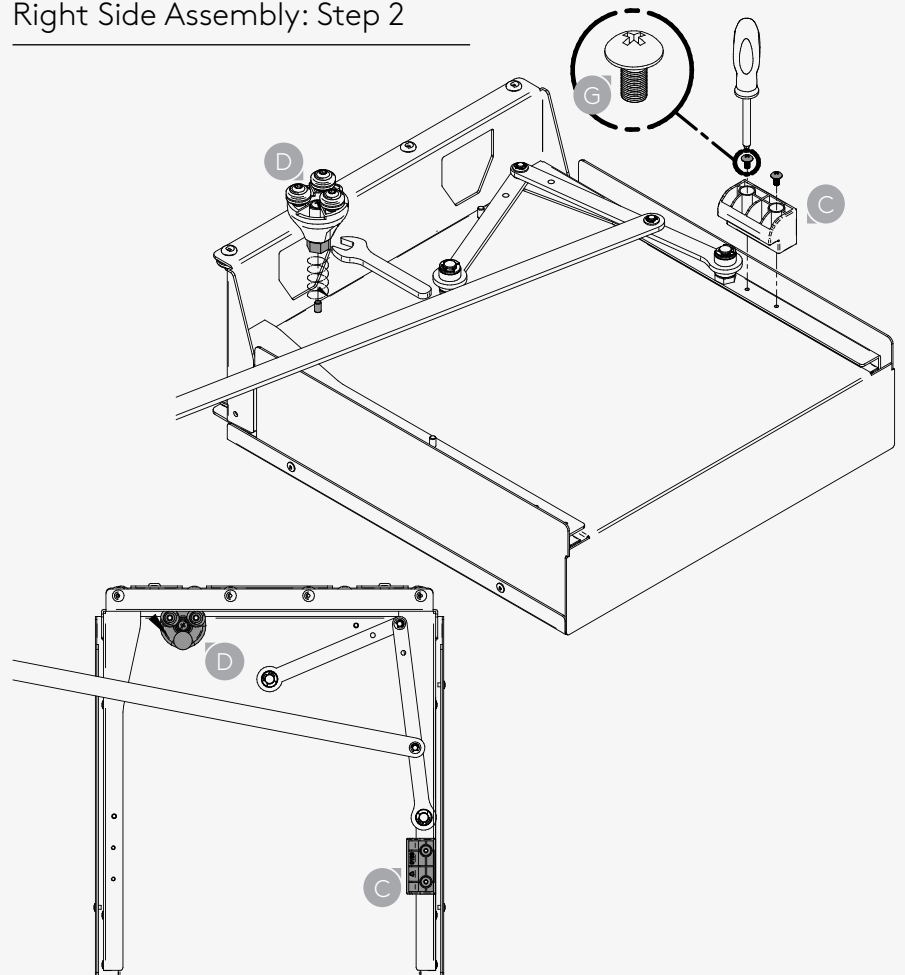

nikpol™

Fly Box

Installation Instruction

Characteristics

- Turns blind corners into fully functional drawers
- Prepared for 2 shelving tiers
- Soft closing
- Reversible
- 450mm module
- Angular mechanism

nikpol™

40kg
Maximum
Overall Load

Parts

Fly Box Baskets

Installation Instruction

Left Side Assembly: Step 1

Left Side Assembly: Step 2

nikpol™

Fly Box Baskets

Installation Instruction

Left Side Assembly: Step 3

Left Side Assembly: Step 4

Skip to
page 12

nikpol™

Fly Box Baskets

Installation Instruction

Right Side Assembly: Step 1

Right Side Assembly: Step 2

nikpol™

Fly Box Baskets

Installation Instruction

Right Side Assembly: Step 3

Right Side Assembly: Step 4

nikpol[™]

Fly Box Baskets