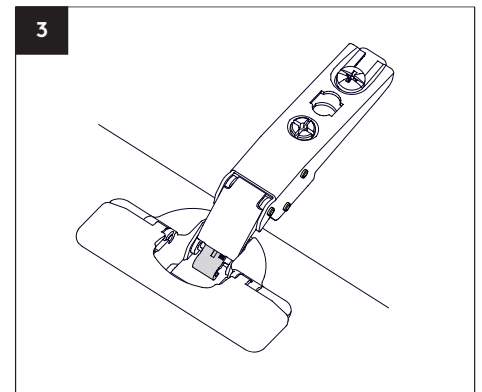

DTC ANGLE REDUCTION CLIP SUIT C81 120° HINGE

Plastic, grey

Item no.

DTC86S80

Reduces to 85°

DTC ANGLE REDUCTION CLIP SUIT C81 160° HINGE

Plastic, black

Item no.

DTC120S160

Reduces to 120°