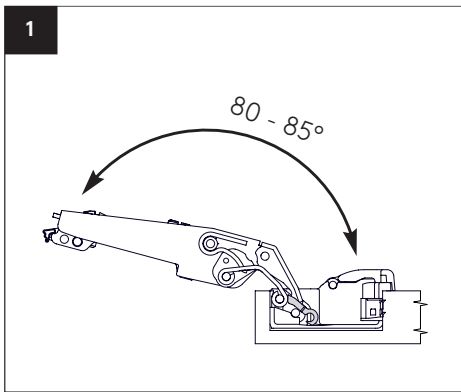

DTC ANGLE REDUCTION CLIP SUIT C81 120° HINGE

Plastic, grey

Item no.

DTC86S80

Reduces to 85°

DTC ANGLE REDUCTION CLIP SUIT C81 160° HINGE

Plastic, black

Item no.

DTC120S160

Reduces to 120°