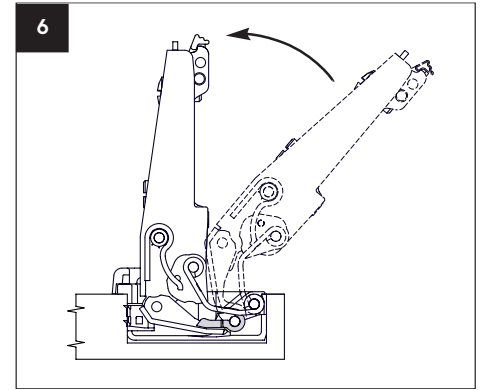

DTC ANGLE REDUCTION CLIP SUIT C81 120° HINGE

Plastic, grey

Item no.

DTC86S80

Reduces to 85°

DTC ANGLE REDUCTION CLIP SUIT C81 160° HINGE

Plastic, black

Item no.

DTC120S160

Reduces to 120°