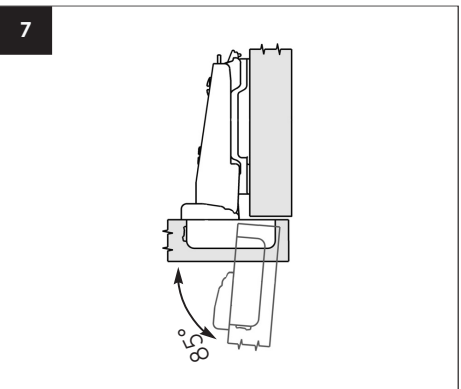

DTC ANGLE REDUCTION CLIP SUIT C81 120° HINGE

Plastic, grey

Item no.

DTC86S80

Reduces to 85°

DTC ANGLE REDUCTION CLIP SUIT C81 160° HINGE

Plastic, black

Item no.

DTC120S160

Reduces to 120°