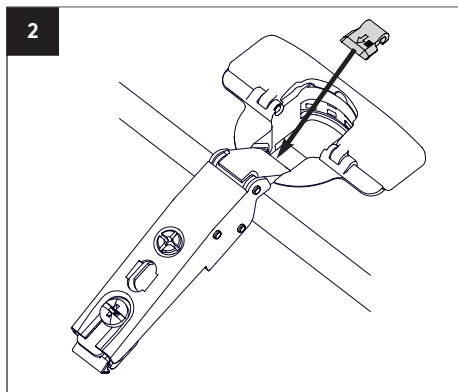

DTC ANGLE REDUCTION CLIP SUIT C81 120° HINGE

Plastic, grey

Item no.

DTC86S80

Reduces to 85°

DTC ANGLE REDUCTION CLIP SUIT C81 160° HINGE

Plastic, black

Item no.

DTC120S160

Reduces to 120°