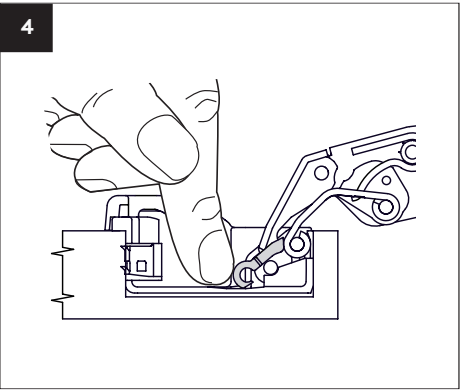

DTC ANGLE REDUCTION CLIP SUIT C81 120° HINGE

Plastic, grey

Item no.

DTC86S80

Reduces to 85°

DTC ANGLE REDUCTION CLIP SUIT C81 160° HINGE

Plastic, black

Item no.