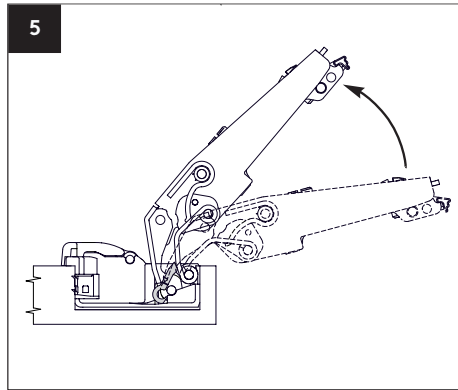

DTC ANGLE REDUCTION CLIP SUIT C81 120° HINGE

Plastic, grey

Item no.

DTC86S80

Reduces to 85°

DTC ANGLE REDUCTION CLIP SUIT C81 160° HINGE

Plastic, black

Item no.

DTC120S160

Reduces to 120°