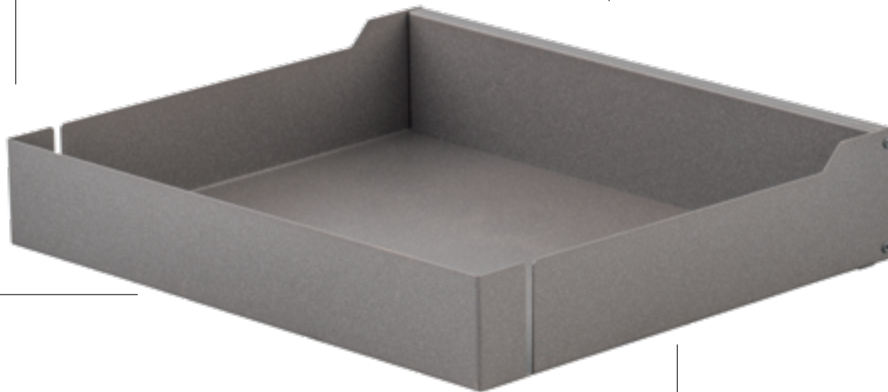

look inside

nikpol[™]

lamina

kitchen storage solution

features

Tough and high loading capacity.

Innovative minimalist design highlighted by light and delicate lines.

The reinforced metal sheet is formed by high precision machinery.

Extreme attention to the finishing of each detail and strict quality controls.

Diamond Grey colour is a good pair with most styles.

corner units

- 4 fly box
- 6 fly moon

pantry units

- 8 maxi larder
- 10 swing out pantry unit

drawer units

- 12 four-corner drawer

fly box

- Turns blind corners into fully functional drawers
- Prepared for 2 shelving tiers
- Soft closing
- 20kg capacity per tier
- Reversible
- 450mm module
- Angular mechanism

- Adjustable in height, 655-705 mm
- Prepared for 2 shelving tiers
- Soft closing
- Suits door sizes 450 and 500mm wide

Shelves

Code	Side	Dimensions	Load
VIBO075923	Left	'816 x 'd434 x h70	20kg
VIBO075893	Right	'816 x 'd434 x h70	20kg