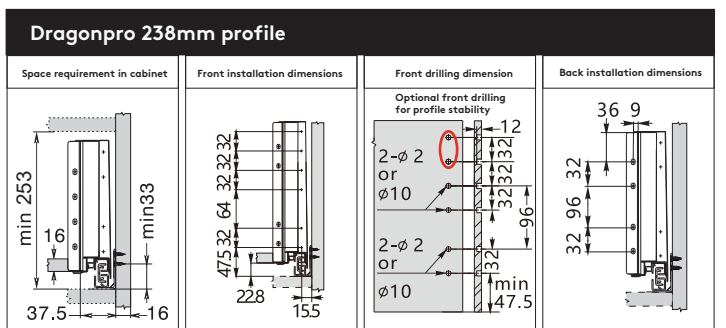

PTO Synchronisation Rod

Code	Specification
HGG0FH01	PTO rod 1100mm w/end pins
HGGTB01	PTO rod end pin only

DTC dragon pro

DTC dragon pro installation

Installation Instruction for 95 & 127mm profile

Back assembly