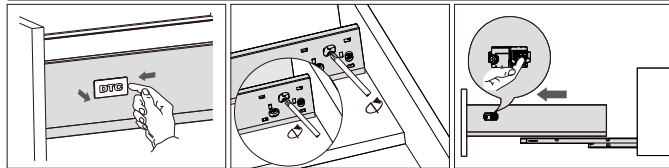

Bottom assembly

Fix screws

Front assembly

Adjustment for 95 & 127mm profile

Left & right adjustment

Up & down adjustment

Tilt adjustment

Removal for 95 & 127mm profile

Tip up the cover and pull out

Turn screw driver to release the drawer front

Lift the release handle and pull out the drawer

Inner Drawer Installation for 95 & 127mm profile

Front assembly

Installation Instruction for 178, 209 & 238mm profile