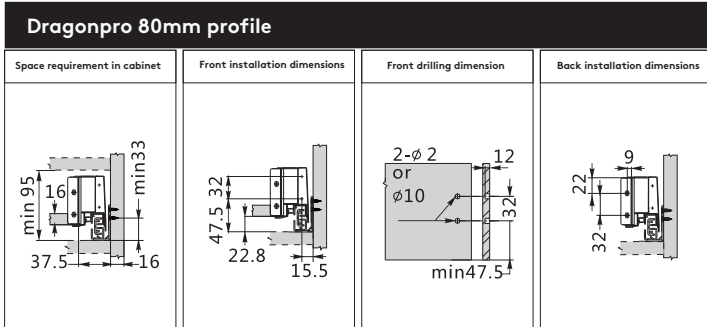

PTO Synchronisation Rod

Code	Specification
HGG0FH01	PTO rod 1100mm w/end pins
HGGTB01	PTO rod end pin only

DTC dragon pro

DTC dragon pro installation

Installation Instruction for 95 & 127mm profile

Back assembly