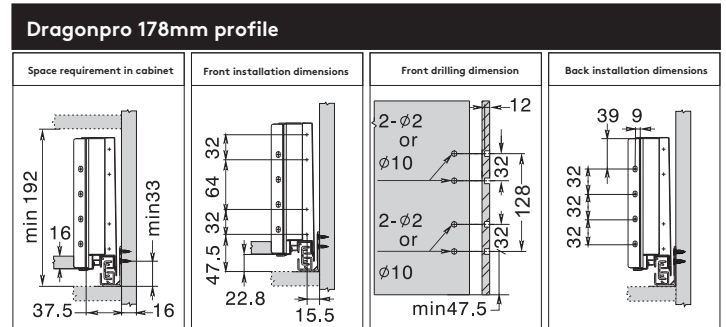

PTO Synchronisation Rod

Code	Specification
HGG0FH01	PTO rod 1100mm w/end pins
HGGTB01	PTO rod end pin only

DTC dragon pro

DTC dragon pro installation

Installation Instruction for 95 & 127mm profile

Back assembly