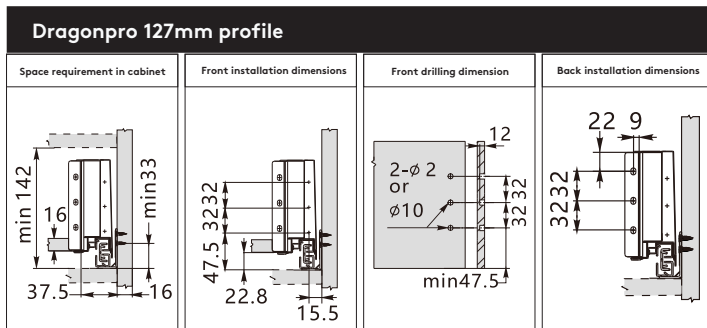

PTO Synchronisation Rod

Code	Specification
HGG0FH01	PTO rod 1100mm w/end pins
HGGTB01	PTO rod end pin only

DTC dragon pro

DTC dragon pro installation

Installation Instruction for 95 & 127mm profile

Back assembly