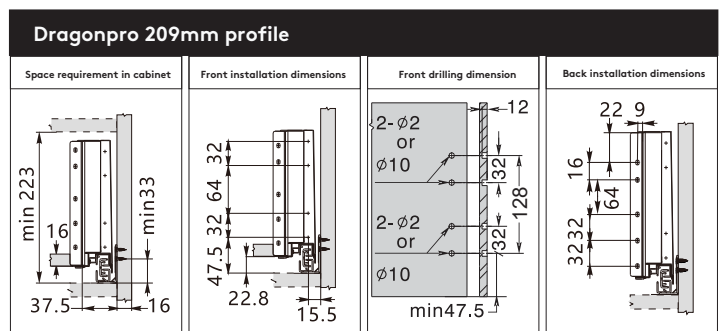

DTC dragon pro