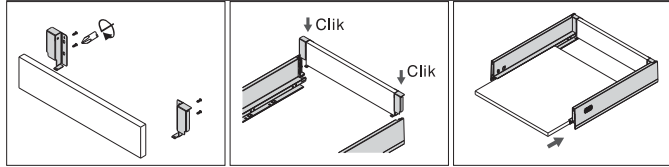

PTO Synchronisation Rod

Code	Specification
HGG0FH01	PTO rod 1100mm w/end pins
HGGTB01	PTO rod end pin only

DTC dragon pro

DTC dragon pro installation

Installation Instruction for 95 & 127mm profile

Back assembly

Bottom assembly

Fix screws

Front assembly

Adjustment for 95 & 127mm profile

Left & right adjustment

Up & down adjustment

Tilt adjustment

Removal for 95 & 127mm profile