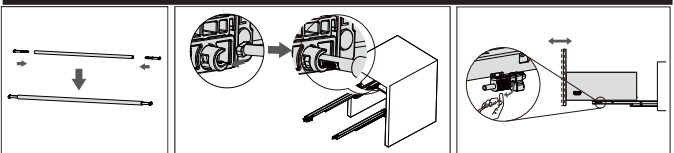

Removal for 178, 209 & 238mm profile

Tip up the cover and pull out

Turn screw driver to release the drawer front

Lift the release handle and pull out the drawer

Inner Drawer Installation for 178 & 209mm profile

Front assembly

Push to open trigger range

Synchronization push-open rod assembly

Cut and assemble the synchronization rod

Install the synchronization rod onto the runners

Gap adjustment for drawer with PTO runners: ± 3 mm