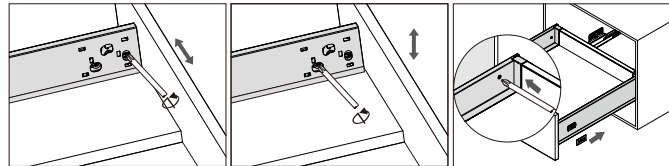

PTO Synchronisation Rod

Code	Specification
HGG0FH01	PTO rod 1100mm w/end pins
HGGTB01	PTO rod end pin only

DTC dragon pro

DTC dragon pro installation

Installation Instruction for 95 & 127mm profile

Back assembly

Bottom assembly

Fix screws

Front assembly

Adjustment for 95 & 127mm profile

Left & right adjustment

Up & down adjustment

Tilt adjustment

Removal for 95 & 127mm profile