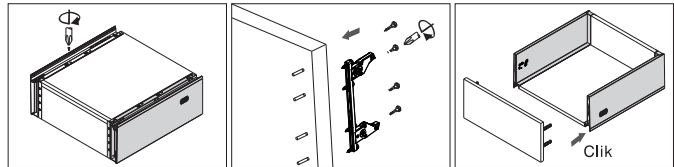

Tip up the cover and pull out

Turn screw driver to release the drawer front

Lift the release handle and pull out the drawer

Inner Drawer Installation for 95 & 127mm profile

Front assembly

Installation Instruction for 178, 209 & 238mm profile

Back assembly

Bottom assembly

Fix screws

Front assembly

Adjustment for 178, 209 & 238mm profile

Left & right adjustment

Up & down adjustment

Tilt adjustment