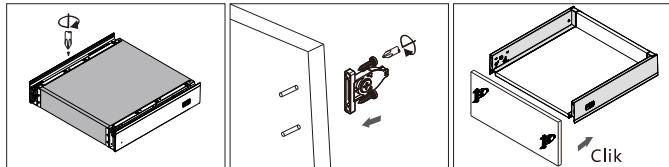

PTO Synchronisation Rod

Code	Specification
HGG0FH01	PTO rod 1100mm w/end pins
HGGTB01	PTO rod end pin only

DTC dragon pro

DTC dragon pro installation

Installation Instruction for 95 & 127mm profile

Back assembly

Bottom assembly

Fix screws

Front assembly

Adjustment for 95 & 127mm profile

Left & right adjustment

Up & down adjustment

Tilt adjustment

Removal for 95 & 127mm profile