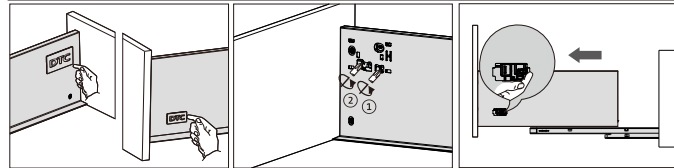

Back assembly

Bottom assembly

Fix screws

Front assembly

Adjustment for 178, 209 & 238mm profile

Left & right adjustment

Up & down adjustment

Tilt adjustment

Removal for 178, 209 & 238mm profile

Tip up the cover and pull out

Turn screw driver to release the drawer front

Lift the release handle and pull out the drawer

Inner Drawer Installation for 178 & 209mm profile