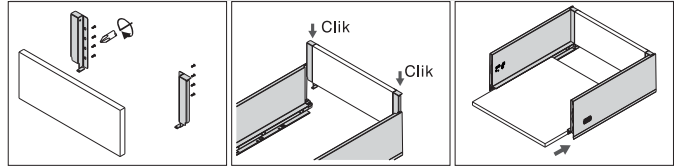

Bottom assembly

Fix screws

Front assembly

Adjustment for 95 & 127mm profile

Left & right adjustment

Up & down adjustment

Tilt adjustment

Removal for 95 & 127mm profile

Tip up the cover and pull out

Turn screw driver to release the drawer front

Lift the release handle and pull out the drawer

Inner Drawer Installation for 95 & 127mm profile

Front assembly

Installation Instruction for 178, 209 & 238mm profile

Back assembly

Bottom assembly

Fix screws

Front assembly

Adjustment for 178, 209 & 238mm profile

Left & right adjustment

Up & down adjustment

Tilt adjustment