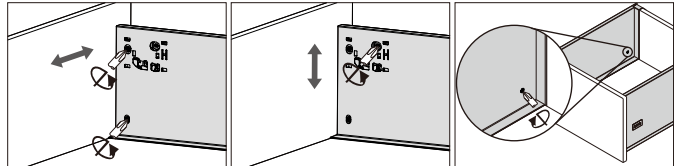

Tip up the cover and pull out

Turn screw driver to release the drawer front

Lift the release handle and pull out the drawer

Inner Drawer Installation for 95 & 127mm profile

Front assembly

Installation Instruction for 178, 209 & 238mm profile

Back assembly

Bottom assembly

Fix screws

Front assembly

Adjustment for 178, 209 & 238mm profile

Left & right adjustment

Up & down adjustment

Tilt adjustment

Removal for 178, 209 & 238mm profile

Tip up the cover and pull out

Turn screw driver to release the drawer front

Lift the release handle and pull out the drawer

Inner Drawer Installation for 178 & 209mm profile

Front assembly

Push to open trigger range

Synchronization push-open rod assembly

Cut and assemble the synchronization rod

Install the synchronization rod onto the runners

Gap adjustment for drawer with PTO runners: ± 3 mm