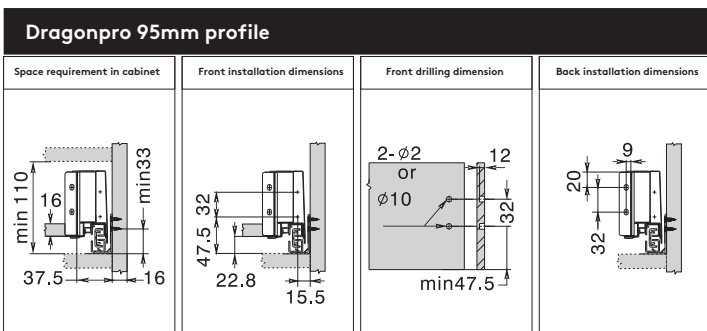

PTO Synchronisation Rod

Code	Specification
HGG0FH01	PTO rod 1100mm w/end pins
HGGTB01	PTO rod end pin only

DTC dragon pro

DTC dragon pro installation

Installation Instruction for 95 & 127mm profile

Back assembly