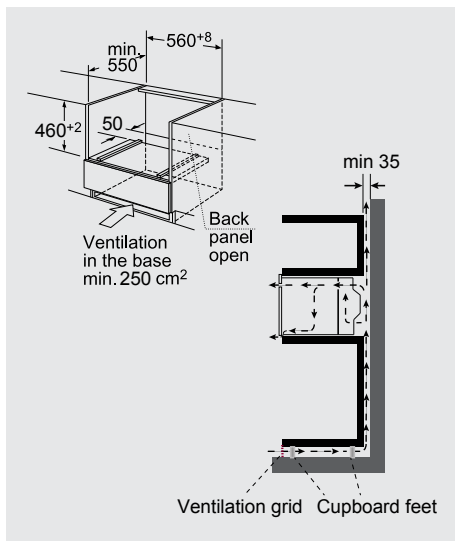

#### Dimensions

Appliance:  
H454 x W595 x P525mm