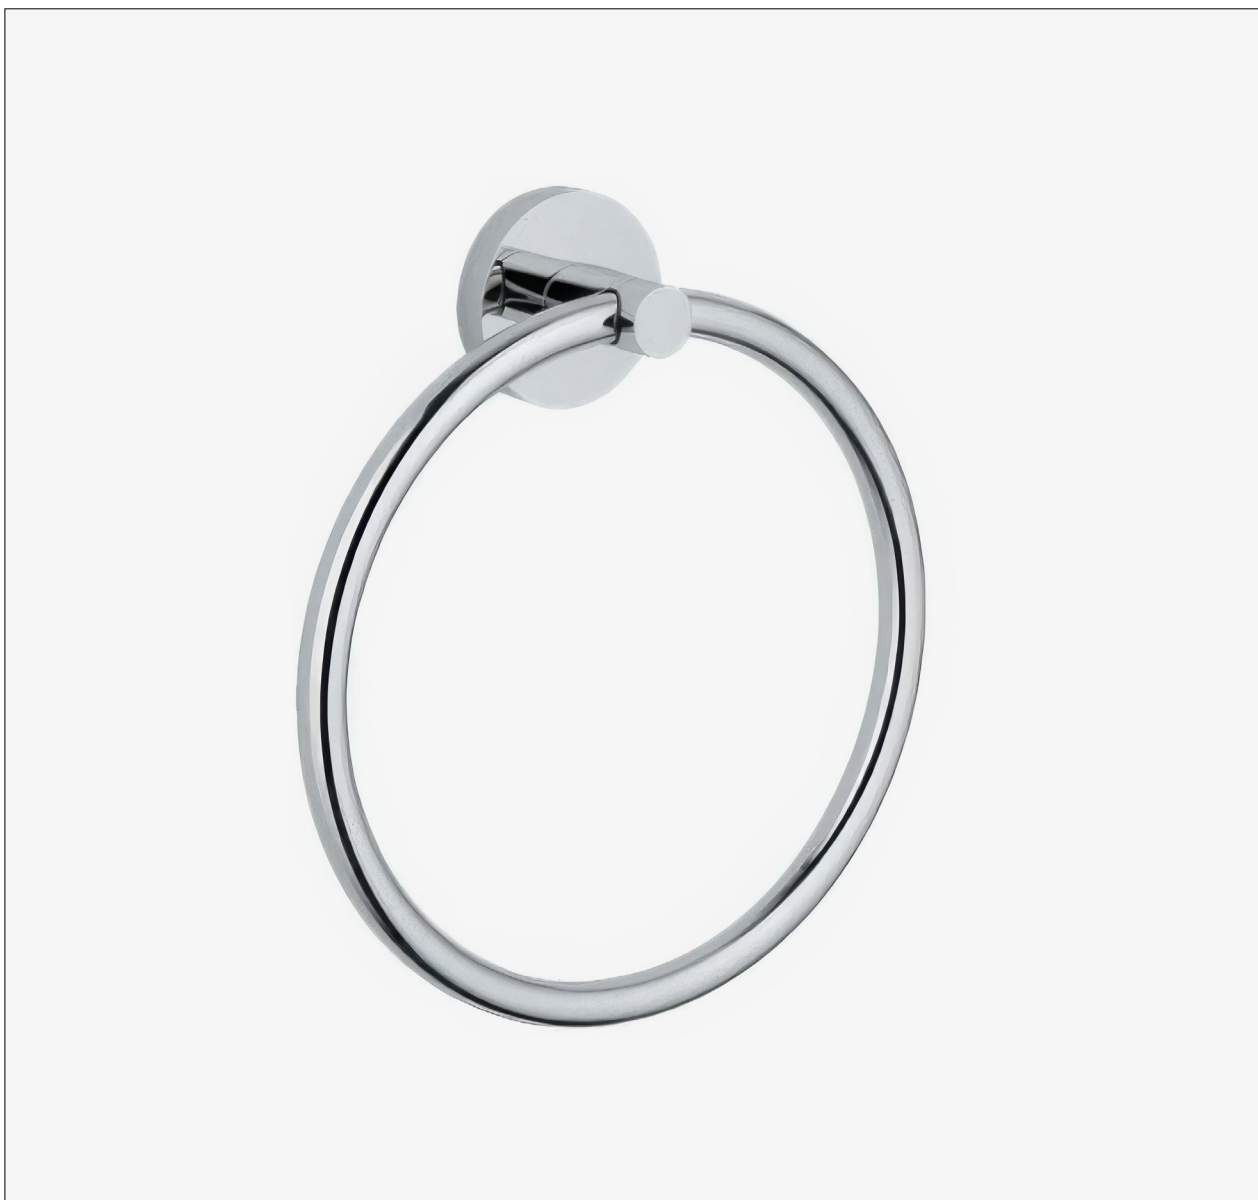

nikpol

data sheet

Specifications

SKU	CARTOWELRINGC
Colour	Chrome
Diameter	185mm

Disclaimer: All products must be installed by Australia licensed plumber or registered trade person. The manufacture reserves the right to vary specifications or delete models without notification. Dimensions are nominal measurements only. There is no responsibility for printing errors taken by manufacturers.