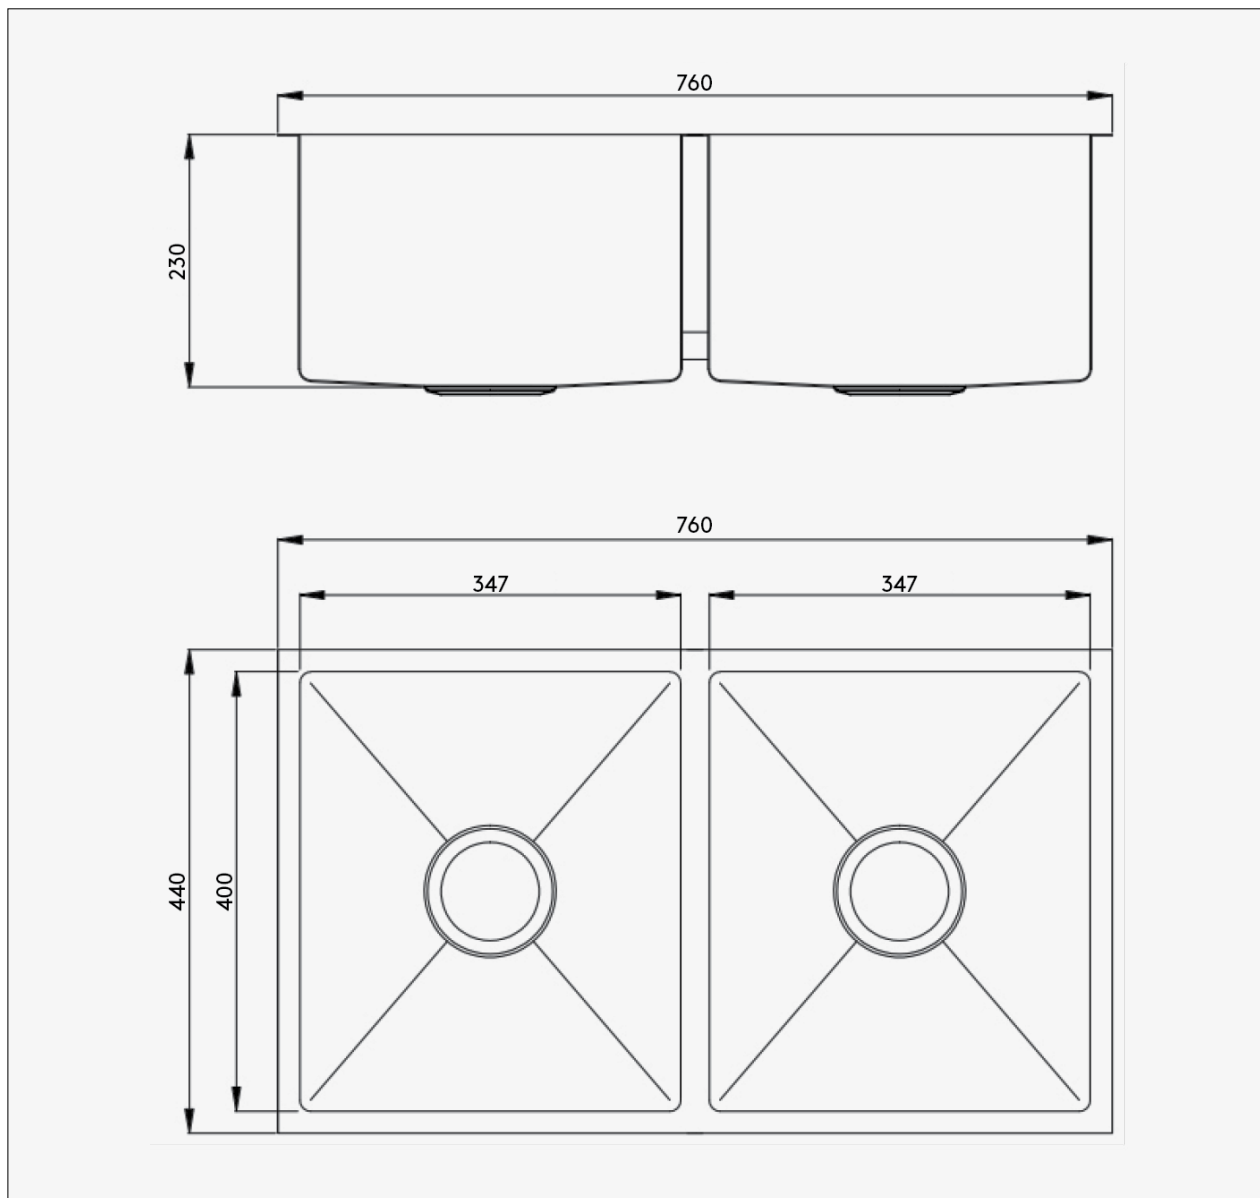

### Specifications

SKU	TROPEA-076BZ
Application	Residential
Structure	1.2mm Thickness, R0 Radius
Material	#304 Stainless Steel
Installation	Top Mount / Under Mount
Warranty	15 Years Replacement

Disclaimer: All products must be installed by Australia licensed plumber or registered trade person. The manufacture reserves the right to vary specifications or delete models without notification. Dimensions are nominal measurements only. There is no responsibility for printing errors taken by manufacturers.