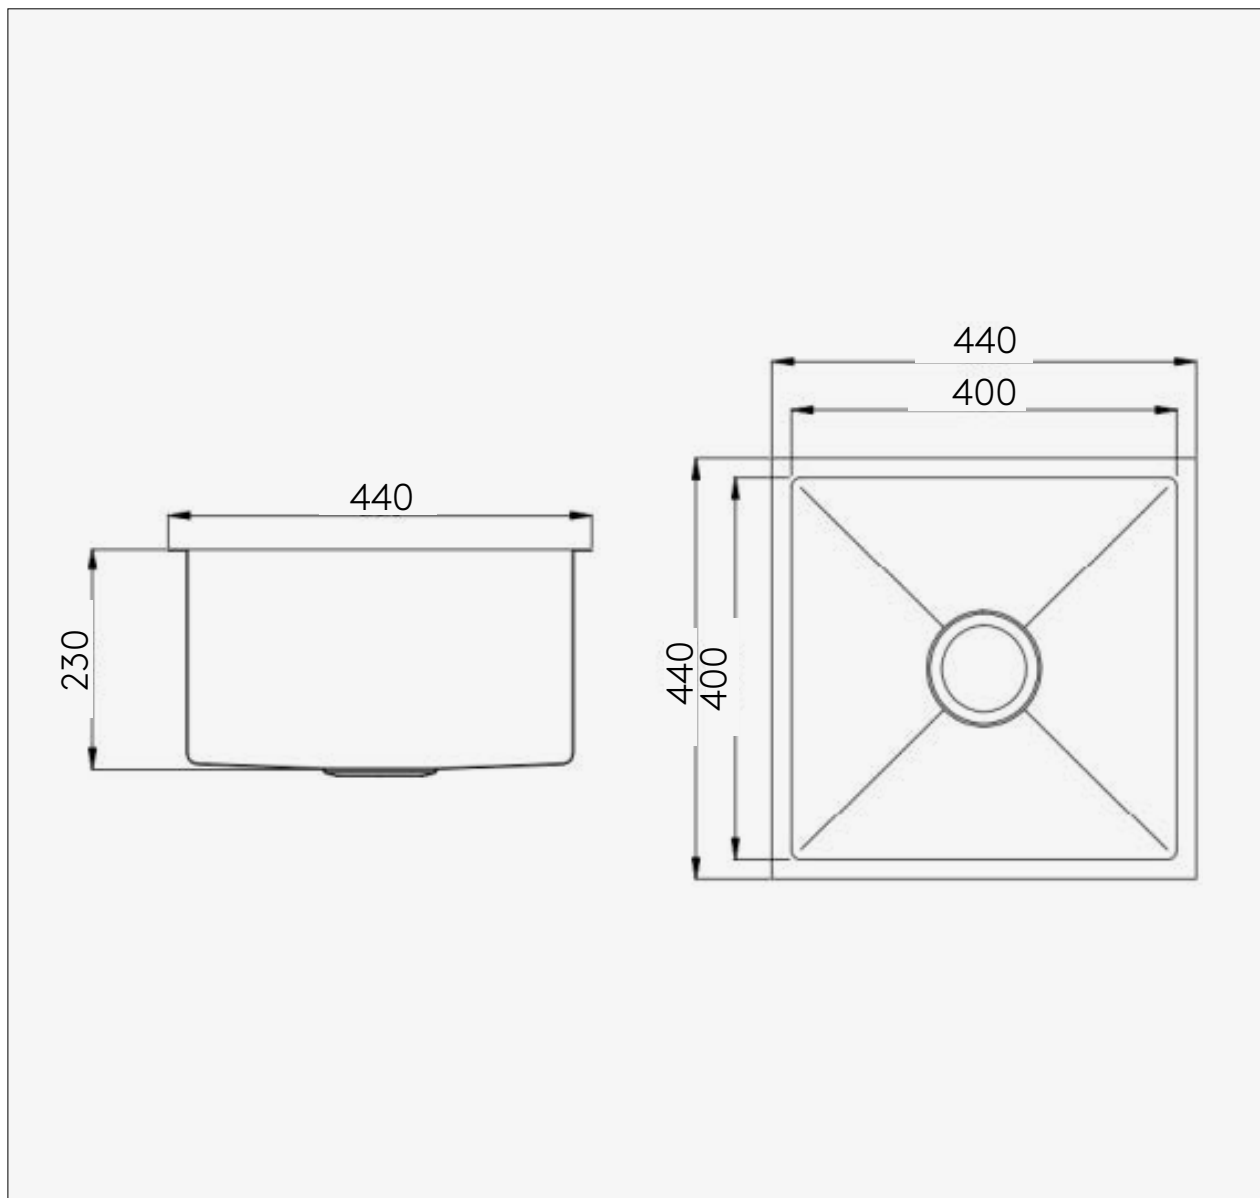

nikpol

data sheet

Specifications	
SKU	TROPEA-040BZ
Installation	Top Mount / Under Mount
Structure	1.2mm Thickness, R0 Radius
Material	#304 Stainless Steel
Application	Residential
Warranty	15 Years Replacement