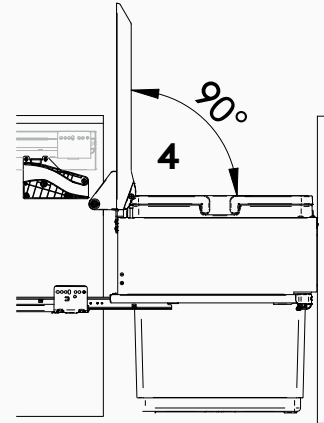

vibo PG2GME452A bin instructions

6

start

stop

6b

start

stop

nikpol