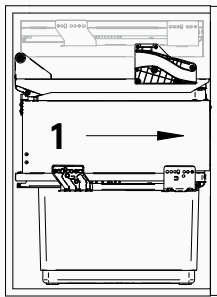

nikpol

vibo PG2GME452A bin instructions

6

start