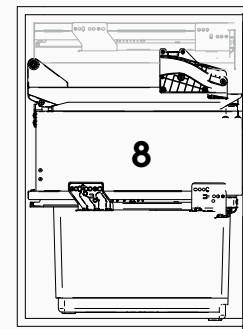

vibo PG2GME452A bin instructions

6

start

stop

6b

start

stop

nikpol