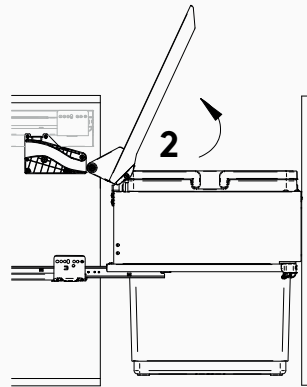

nikpol

vibo PG2GME452A bin instructions

6

start