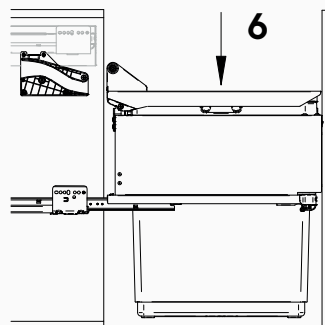

vibo PG2GME452A bin instructions

6

start

stop

6b

start

stop

nikpol