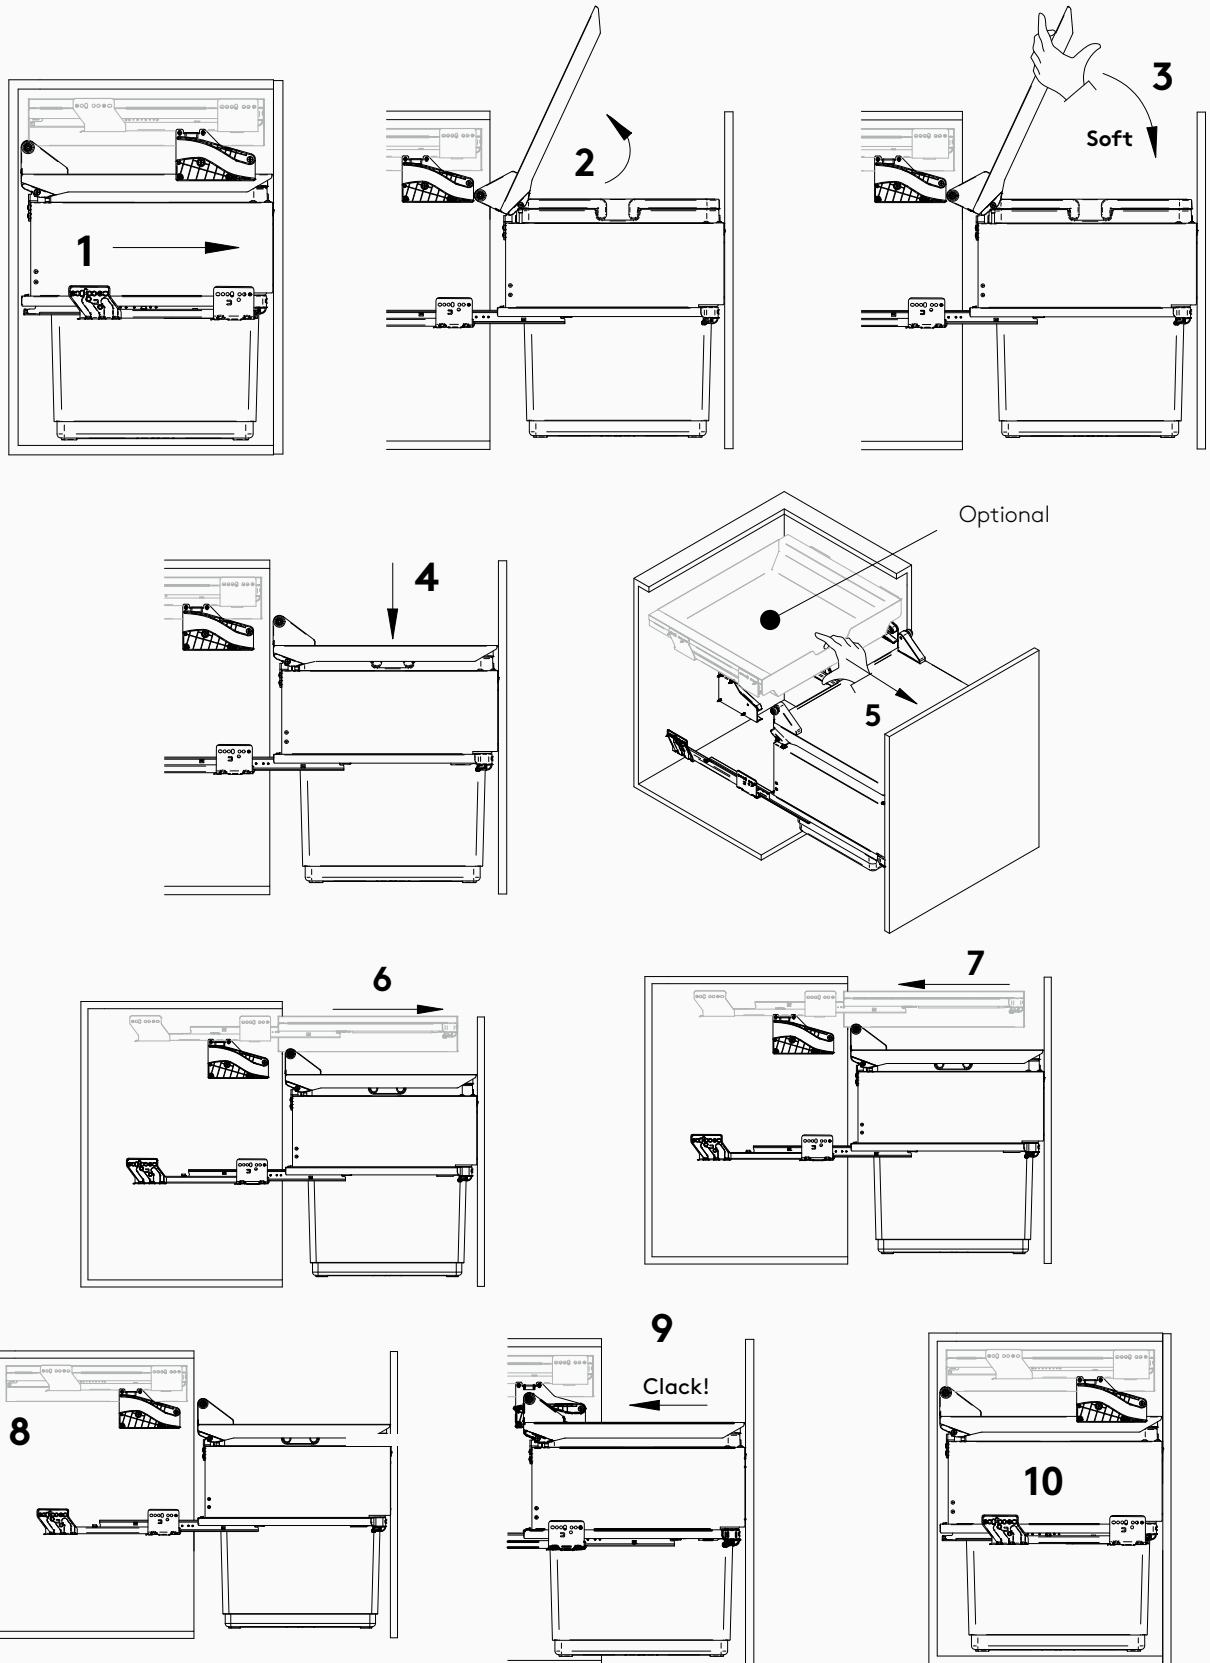

nikpol

vibo PG2GME452A bin instructions

6c