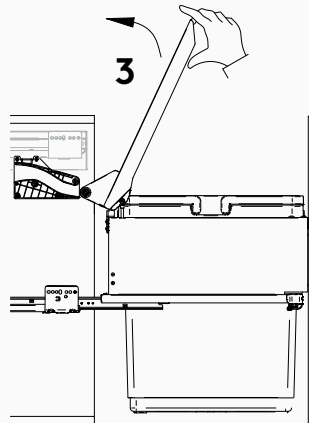

vibo PG2GME452A bin instructions

6

start

stop

6b

start

stop

nikpol