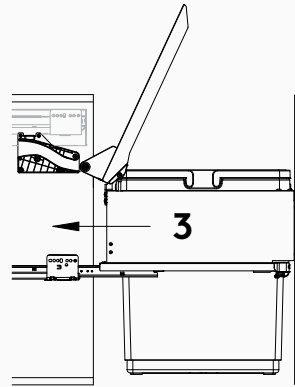

nikpol

vibo PG2GME452A bin instructions

6

start