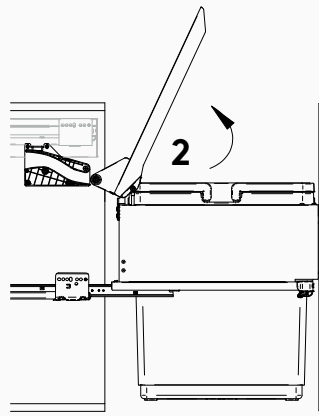

vibo PG2GME452A bin instructions

6

start

stop

6b

start

stop

nikpol