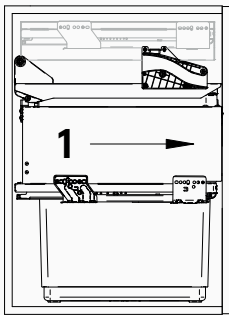

vibo PG2GME452A bin instructions

6

start

stop

6b

start

stop

nikpol