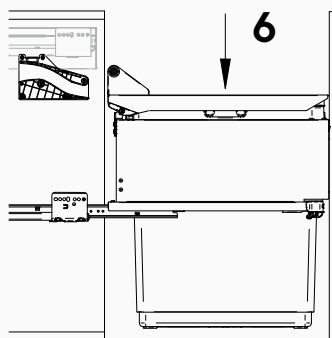

6a

start

stop

6b

start

stop

nikpol

vibo PG2GME602XLA bin instructions